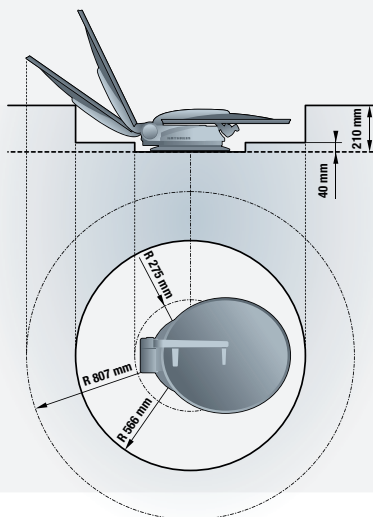

Space required