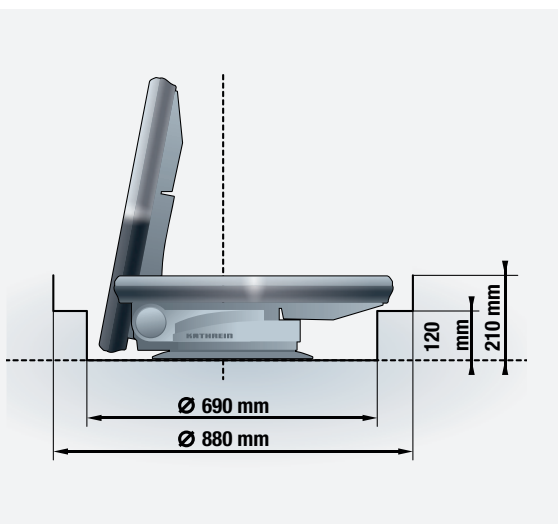

Space required