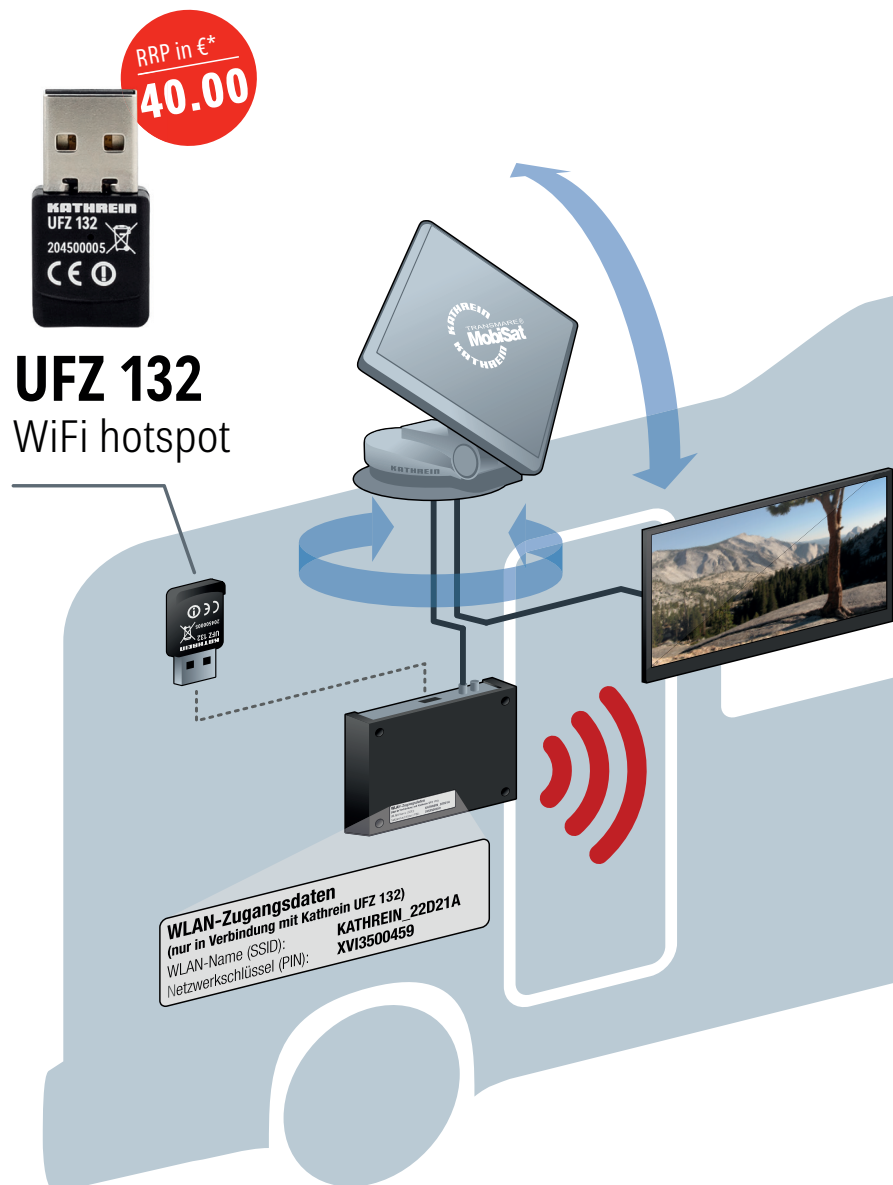

KEL 411
(Single LNB)

KEL 422
(Twin LNB)

* Manufacturer's recommended retail price

Unique Features

> Antenna control and live streaming to a smartphone/tablet

By setting up a Wi-Fi hotspot, TV and radio broadcasts can be streamed to mobile devices (smartphones, tablets, etc.) without an additional Internet router.

* Manufacturer's recommended retail price

App CAPcontrol

Control and streaming

CAPcontrol app

Convenient and versatile features

The Kathrein CAPcontrol app has been extensively revised and now offers several new features. In addition to the previously known features of controlling the fully automatic antennas and live TV (in connection with the optionally available UFZ 132), the app now includes an integrated satellite finder which was especially designed for the BAS 66 Skew planar antenna and the HDZ 66 Skew inclinometer. In combination with the CAP converter V2 or an alphantronics TV set with Kathrein control, this antenna can now be aligned conveniently via smartphone or tablet.

CAPcontrol app features

- Control of the automatic antennas
- Live TV streaming to mobile devices (smartphone/tablet)
- Display of software version and update of the fully automatic antennas
- Detection of the HDZ 60/66 inclinometer
- Integrated sat finder
- Voice assistant for aligning the antenna set HDS 166 plus