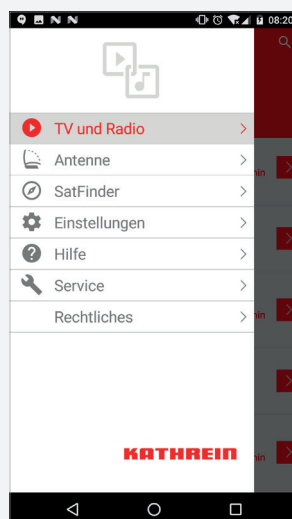

* Manufacturer's recommended retail price

App CAPcontrol

Control and streaming

CAPcontrol app

Convenient and versatile features

The Kathrein CAPcontrol app has been extensively revised and now offers several new features. In addition to the previously known features of controlling the fully automatic antennas and live TV (in connection with the optionally available UFZ 132), the app now includes an integrated satellite finder which was especially designed for the BAS 66 Skew planar antenna and the HDZ 66 Skew inclinometer. In combination with the CAP converter V2 or an alphantronics TV set with Kathrein control, this antenna can now be aligned conveniently via smartphone or tablet.

CAPcontrol app features

- Control of the automatic antennas
- Live TV streaming to mobile devices (smartphone/tablet)
- Display of software version and update of the fully automatic antennas
- Detection of the HDZ 60/66 inclinometer
- Integrated sat finder
- Voice assistant for aligning the antenna set HDS 166 plus