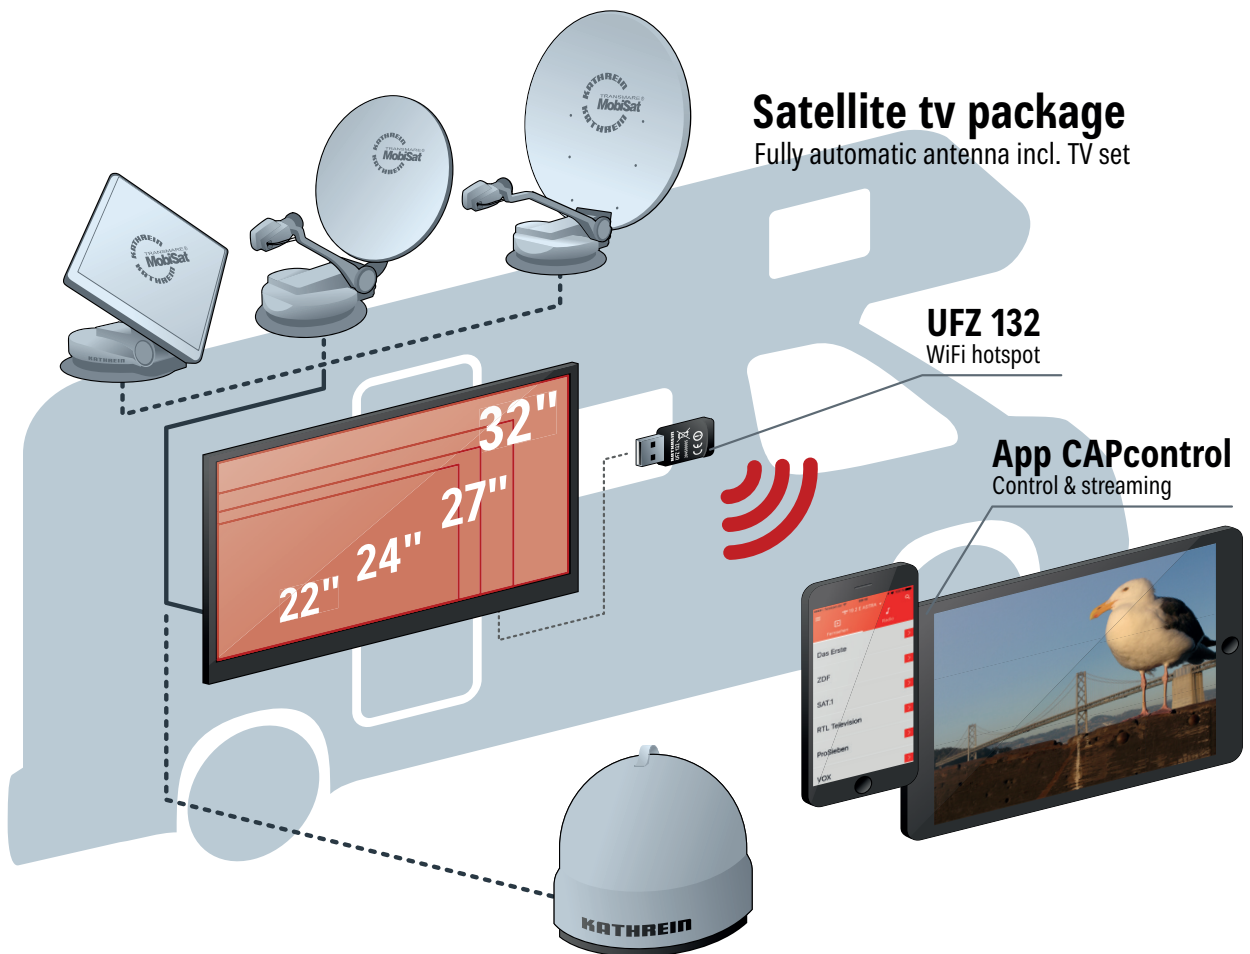

➤ **The One-Cable-Solution by Kathrein and alphantronics**
Customised satellite TV packages

Satellite tv package
Fully automatic antenna incl. TV set

UFZ 132
WiFi hotspot

App CAPcontrol
Control & streaming

For your customised satellite TV package, select one of our fully automatic satellite antennas and the desired TV set from alphantronics. It provides the combined know-how from both companies in one intelligent reception concept.

The fully automatic satellite antennas are controlled via the alphantronics TV set. A separate control unit or receiver

is not required. This means that only two units are required for TV and radio reception in a caravan or motorhome (turntable and TV set). Kathrein and alphantronics attached great importance to ensuring that the antenna and the TV set can be easily connected with as little cabling effort as possible. Control of the antenna and transfer of the satellite signals to the TV set both run over the same coaxial cable.