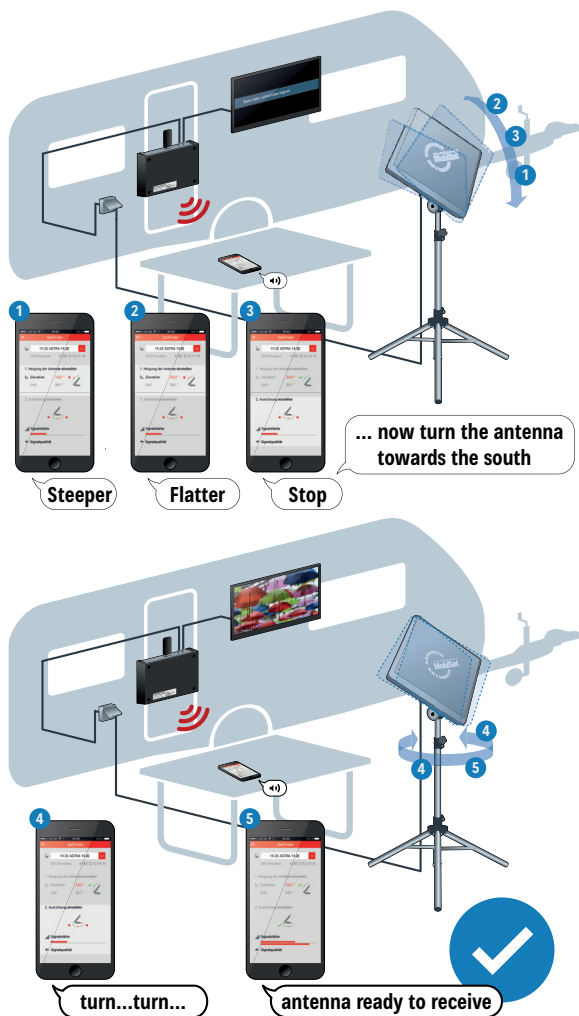

Semi-automatic Satellite Antennas

> **Antenna Set HDS 166 plus 16** 2030000002

This antenna set is a cost-effective, space-saving alternative to fully automatic satellite antennas. Perfect if you don't have satellite reception directly at the vehicle, e.g. if shaded by trees, and want to set up the system at some distance from the vehicle. The supplied components and the revised CAPcontrol app (Android and iOS) interact perfectly with each other. Once all components are set up and connected, the antenna is aligned in **60 seconds**. The HDS 166 plus antenna set is your ideal companion – whether you are travelling in a motorhome, caravan or camper van.

HOW IT WORKS

- Voice assistant helps with the alignment
- Streaming of TV and radio channels to mobile devices
- 11 satellites pre-set
- A GPS-enabled smartphone/tablet is required for installation

Never before
has manual
alignment been
so easy