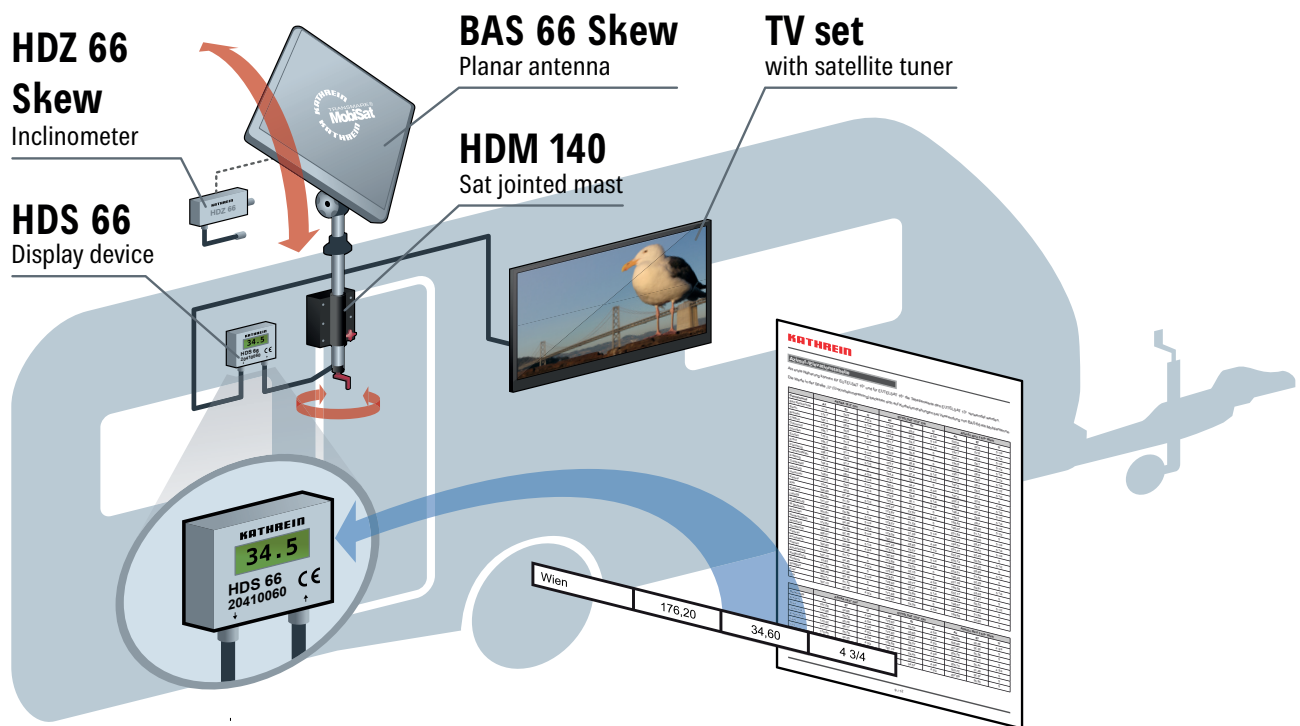

> **Master/slave switch**

HDS 42

The HDS 42 master/slave switch was developed for customers who have a remote antenna in addition to a fully automatic antenna or who want to use a satellite signal available at the site.

The HDS 42 connects both systems and automatically detects which system is currently receiving a signal. The highlight of this solution: There is no need to reconnect the cables.

Since the CAP converter serves as the central unit for both systems, the free CAPcontrol app can be used for both receive paths. You can also use the app to watch free-to-air stations on your smartphone/tablet.

* Manufacturer's recommended retail price

> Display unit
HDS 66

- Shows the actual elevation of the inclinometer HDZ 60 or HDZ 66
- The display backlight switches off automatically if the elevation remains unchanged (energy saving mode)
- The display backlight switches on automatically if the elevation changes
- Easy wall mounting

Aligning the planar antenna using the HDS 66

* Manufacturer's recommended retail price

Technical Data

Type	UFZ 132
Order no.	204500005
Standard	IEEE 802.11ac/a/b/g/ng
Connection	USB 2.0
Data rates [Mbps]	11b: 1/2/5.5/11
Data rates [Mbps]	11g: 6/9/12/24/36/48/54
Data rates [Mbps]	11n: up to 300
Operating temperature [°C]	-20 to +70
Unit dimensions [mm]	29.3 × 15 × 7.5
Weight [kg]	0.02