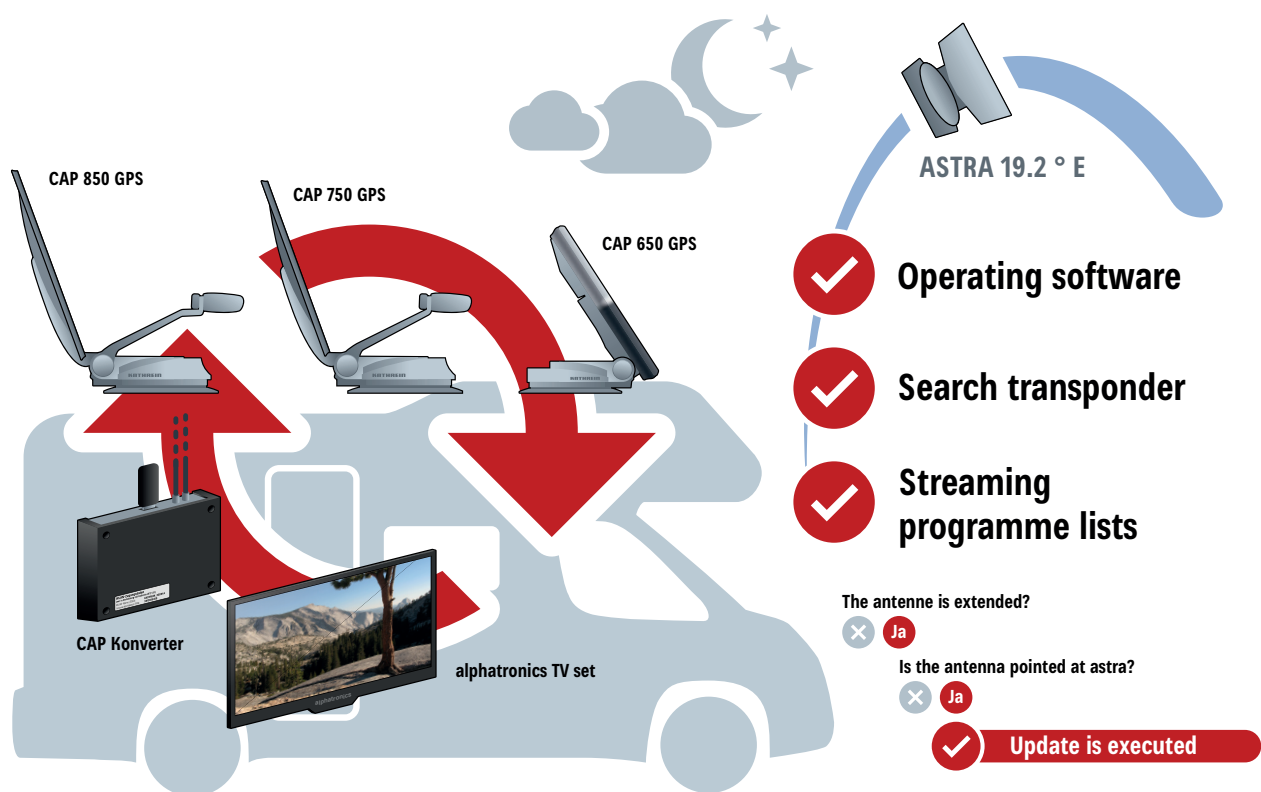

* Manufacturer's recommended retail price

App CAPcontrol

Control and streaming

CAPcontrol app

Convenient and versatile features

The Kathrein CAPcontrol app has been extensively revised and now offers several new features. In addition to the previously known features of controlling the fully automatic antennas and live TV (in connection with the optionally available UFZ 132), the app now includes an integrated satellite finder which was especially designed for the BAS 66 Skew planar antenna and the HDZ 66 Skew inclinometer. In combination with the CAP converter V2 or an alphantronics TV set with Kathrein control, this antenna can now be aligned conveniently via smartphone or tablet.

CAPcontrol app features

- Control of the automatic antennas
- Live TV streaming to mobile devices (smartphone/tablet)
- Display of software version and update of the fully automatic antennas
- Detection of the HDZ 60/66 inclinometer
- Integrated sat finder
- Voice assistant for aligning the antenna set HDS 166 plus

Software update via satellite

You probably know this from your own experience: You are looking forward to a good film, switch on your automatic antenna to watch TV, but the system can't find a satellite signal and keeps on searching for minutes. This often happens when the search transponder has changed frequency. The only remedy is to get a control unit update from the manufacturer.

Good reception, wherever you are and whenever you need it – automatic overnight update

➤ Central control of the fully automatic antenna via the CI-BUS

The digital lifestyle has long since found its way into caravans and motorhomes. The CI-BUS interface (Caravaning Industry-BUS) enables the convenient operation of all electrical devices that conform with this standard via a central control unit.