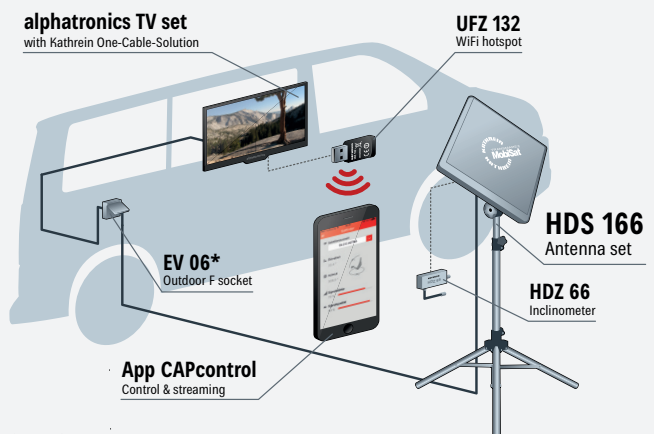

The perfect addition: alphanetronics SL line TV set (with Kathrein control)

The alignment via smartphone is even quicker if combined with an appropriate alphanetronics TV set and the UFZ 131/132. The revised CAPcontrol app now detects the inclinometer (included with the HDS 166). Thanks to the additionally integrated satellite finder, the antenna can be optimally aligned even without direct view of the TV screen.