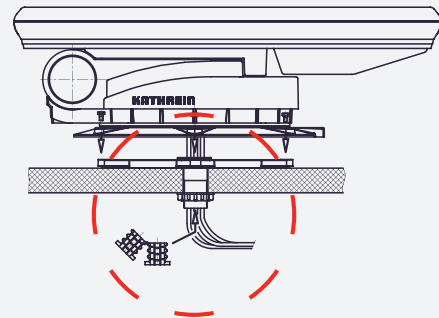

6

Cable feedthrough

The automatic Kathrein antennas provide two options for running the cables into the vehicle interior: out of the side of the antenna or directly from underneath the antenna.

7

Automatic update