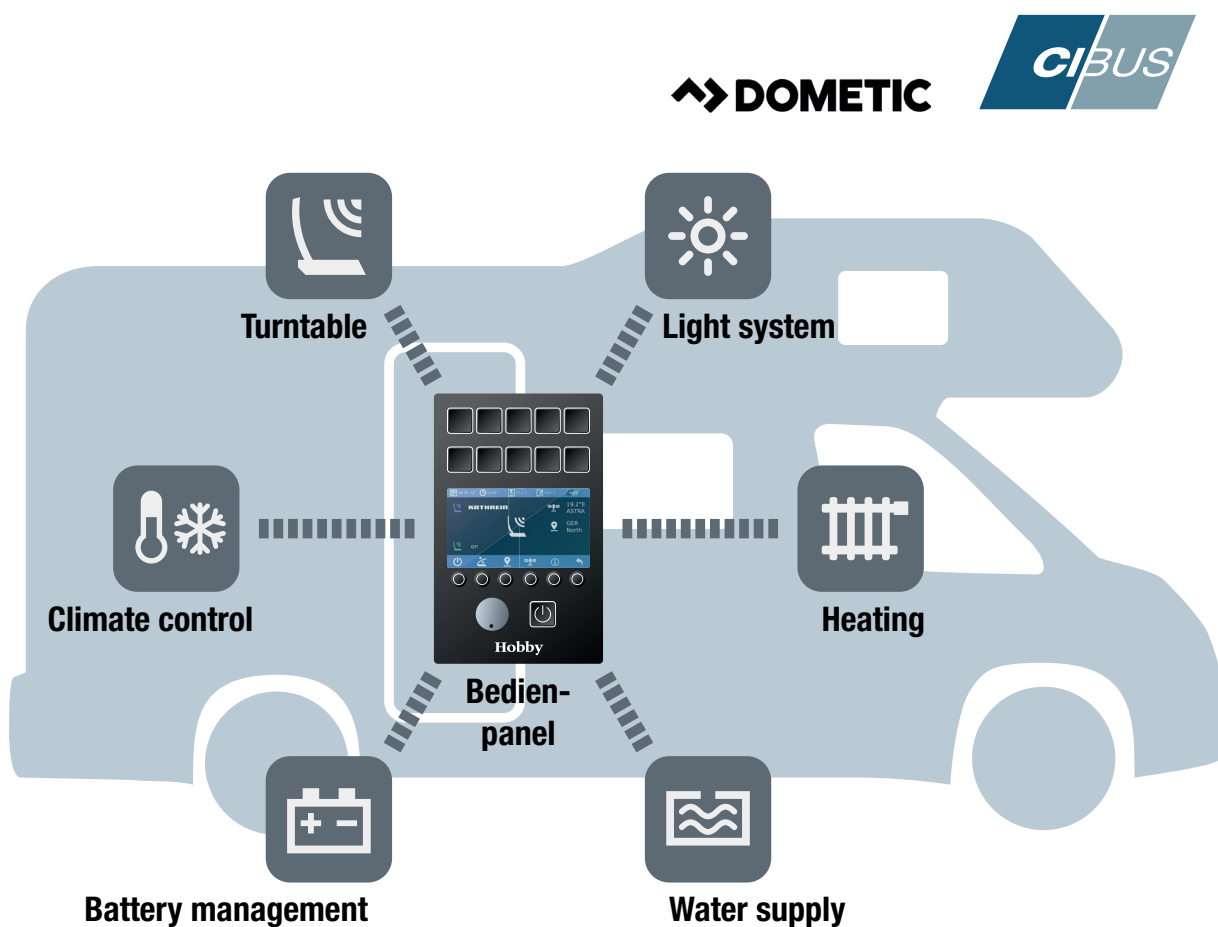

➤ Central control of the fully automatic antenna via the CI-BUS

The digital lifestyle has long since found its way into caravans and motorhomes. The CI-BUS interface (Caravaning Industry-BUS) enables the convenient operation of all electrical devices that conform with this standard via a central control unit.

Kathrein makes sure that campers will now be able to optimise broadcast reception in their caravan or motorhome just as conveniently. By using an additional adapter, our receiver-independent CAP x50 GPS antennas become CI-BUS compatible and can therefore be easily

integrated into CI-BUS systems. Hobby Caravan were the first to offer the CAP 650 GPS – our CI-BUS compatible fully automatic antenna – as an exclusive extra for their motorhomes and caravans.

Of course, we aim to connect our products also with other central control units via the CI-BUS. Thanks to our collaboration with DOMETIC, our fully automatic antennas can now be controlled via a central DOMETIC control unit.