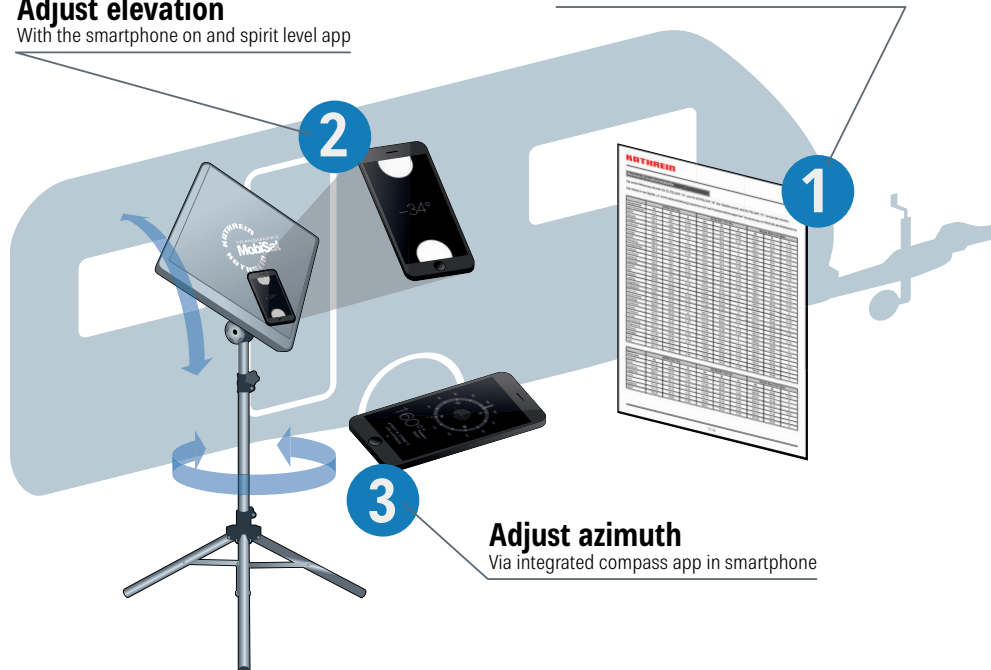

The BAS 66 Skew planar antenna can be easily set up and aligned with a satellite using a smartphone with compass app (depending on the smartphone and the operating system, the app might be pre-installed).

It only takes three easy steps to align the antenna:

- 1 Look up the setting values in the enclosed azimuth/elevation table
- 2 Start the compass app, place the smartphone on the planar antenna and set the elevation of the antenna
- 3 Determine the satellite position using a spirit level app and turn the antenna to that direction (e.g. Astra 19.2° E in the Munich area = 169.80°)

* Manufacturer's recommended retail price

Adjust elevation

With the smartphone on and spirit level app

Setting values for location

From azimuth/elevation table in the manual

Adjust azimuth

Via integrated compass app in smartphone