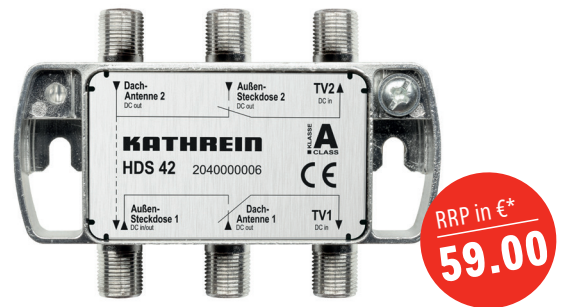

> **Master/slave switch**

HDS 42

The HDS 42 master/slave switch was developed for customers who have a remote antenna in addition to a fully automatic antenna or who want to use a satellite signal available at the site.

The HDS 42 connects both systems and automatically detects which system is currently receiving a signal. The highlight of this solution: There is no need to reconnect the cables.

Since the CAP converter serves as the central unit for both systems, the free CAPcontrol app can be used for both receive paths. You can also use the app to watch free-to-air stations on your smartphone/tablet.

* Manufacturer's recommended retail price