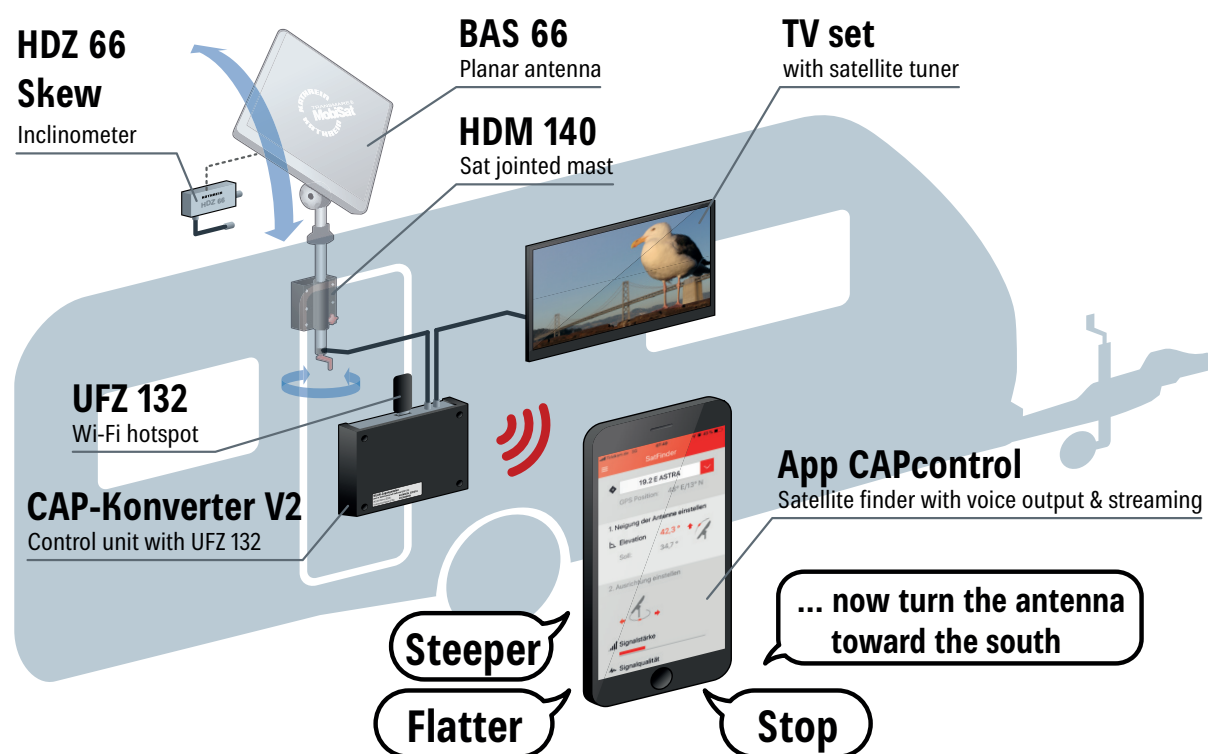

HOW IT WORKS

- Voice assistant helps with the alignment
- Streaming of TV and radio channels to mobile devices
- 11 satellites pre-set
- A GPS-enabled smartphone/tablet is required for installation

Never before
has manual
alignment been
so easy

> All-in-one solution with HDM 140/HDM 141 jointed mast

The jointed masts allow optimal mounting and rapid alignment of the BAS 66 planar antenna from inside the vehicle.

RRP in €*
801.00

The HDM set includes:

Order no.	Product	Description	RRP in €*
200000001	BAS 66 Skew	Planar antenna with twin LNB and skew adapter plate; reception area: 10.7–12.75 GHz, suitable for HDM jointed mast	199.00
218456 or 218457	HDM 140 or HDM 141	HDM 140: twin jointed mast for BAS 66/BAS 66 Skew for caravan installation, 103 cm long HDM 141: twin jointed mast for BAS 66/BAS 66 Skew for caravan installation, 76.5 cm long (shorter version)	224.00
204500002	HDZ 66 Skew	Inclinometer: Required for easy alignment via app	99.00
204500001	CAP converter V2	Control unit: Required for easy alignment via app	239.00
204500005	UFZ 132	USB/Wi-Fi adapter: for wireless integration of suitable network-compatible Kathrein receivers, IEEE 802.11n, Wi-Fi hotspot	40.00
Total			801.00

* Manufacturer's recommended retail price

Extension set for existing jointed mast systems

The extension set allows the extension of a flat antenna already installed in the caravan (e.g. BAS 66 with HDM 140 jointed mast) in such a way that it can be aligned via app.