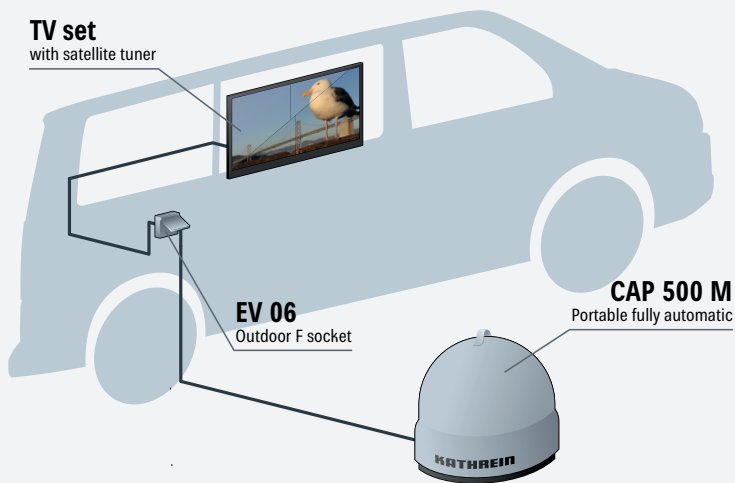

* optional accessories

> **Option 3**

TV reception with the CAP 500M or CAP 500M plus

For campers who don't want to mount an antenna on their vehicle but still want an automatic antenna, the CAP 500M or the CAP 500M plus set is the ideal solution. The CAP 500M does not require its own power supply, but is simply connected to the TV set with satellite tuner using the supplied antenna cable.

The plus version (incl. CAP converter and USB/Wi-Fi adapter) is ideal if no TV set can be installed in the camper/caravan and you want to stream to a mobile device.

Without streaming

Direct connection of the CAP 500M to the TV set using the supplied antenna cable. No additional cables required.