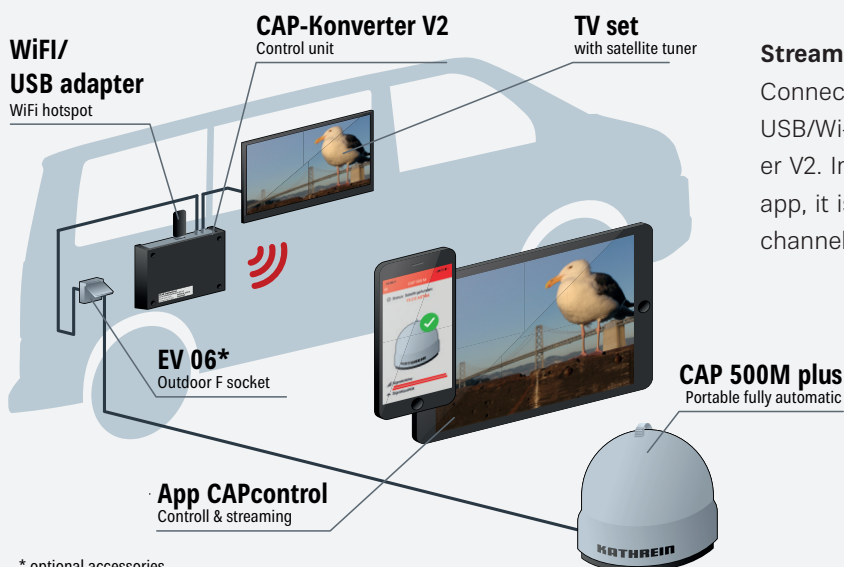

The perfect addition: alphanetronics SL line TV set (with Kathrein control)

The alignment via smartphone is even quicker if combined with an appropriate alphanetronics TV set and the UFZ 131/132. The revised CAPcontrol app now detects the inclinometer (included with the HDS 166). Thanks to the additionally integrated satellite finder, the antenna can be optimally aligned even without direct view of the TV screen.

* optional accessories

> **Option 3**

TV reception with the CAP 500M or CAP 500M plus

For campers who don't want to mount an antenna on their vehicle but still want an automatic antenna, the CAP 500M or the CAP 500M plus set is the ideal solution. The CAP 500M does not require its own power supply, but is simply connected to the TV set with satellite tuner using the supplied antenna cable.

The plus version (incl. CAP converter and USB/Wi-Fi adapter) is ideal if no TV set can be installed in the camper/caravan and you want to stream to a mobile device.

Without streaming

Direct connection of the CAP 500M to the TV set using the supplied antenna cable. No additional cables required.

Streaming

Connection of the CAP 500M and the UFZ 132 USB/Wi-Fi adapter to the supplied CAP converter V2. In conjunction with the free CAPcontrol app, it is now possible to stream radio and TV channels to a mobile device.