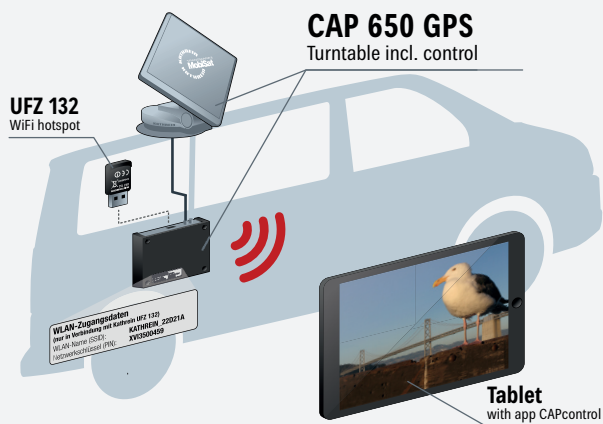

integrated into CI-BUS systems. Hobby Caravan were the first to offer the CAP 650 GPS – our CI-BUS compatible fully automatic antenna – as an exclusive extra for their motorhomes and caravans.

Of course, we aim to connect our products also with other central control units via the CI-BUS. Thanks to our collaboration with DOMETIC, our fully automatic antennas can now be controlled via a central DOMETIC control unit.

> Satellite reception in camper vans

Camper vans – small, compact and nippy – are becoming more and more popular among camping enthusiasts. Satellite reception in such a confined space requires compact solutions. Our fully automatic CAP 650 GPS antenna and the HDS 166 or HDS 166 plus antenna set fulfil these specific demands.

> Option 1

TV reception with the CAP 650 GPS

The compact CAP 650 GPS requires little space on the vehicle and can also be operated without a TV set.

In this case, the system is controlled via a mobile device (tablet, smartphone). Thanks to live streaming, TV channels can be received directly via the mobile device and displayed on the screen.

> Option 2

TV reception with the HDS 166 or HDS 166 plus

The HDS 166 antenna set is the ideal solution for campers who don't want to mount an antenna on their vehicle. The special features of this set are its very small pack size and its quick alignment via smartphone.