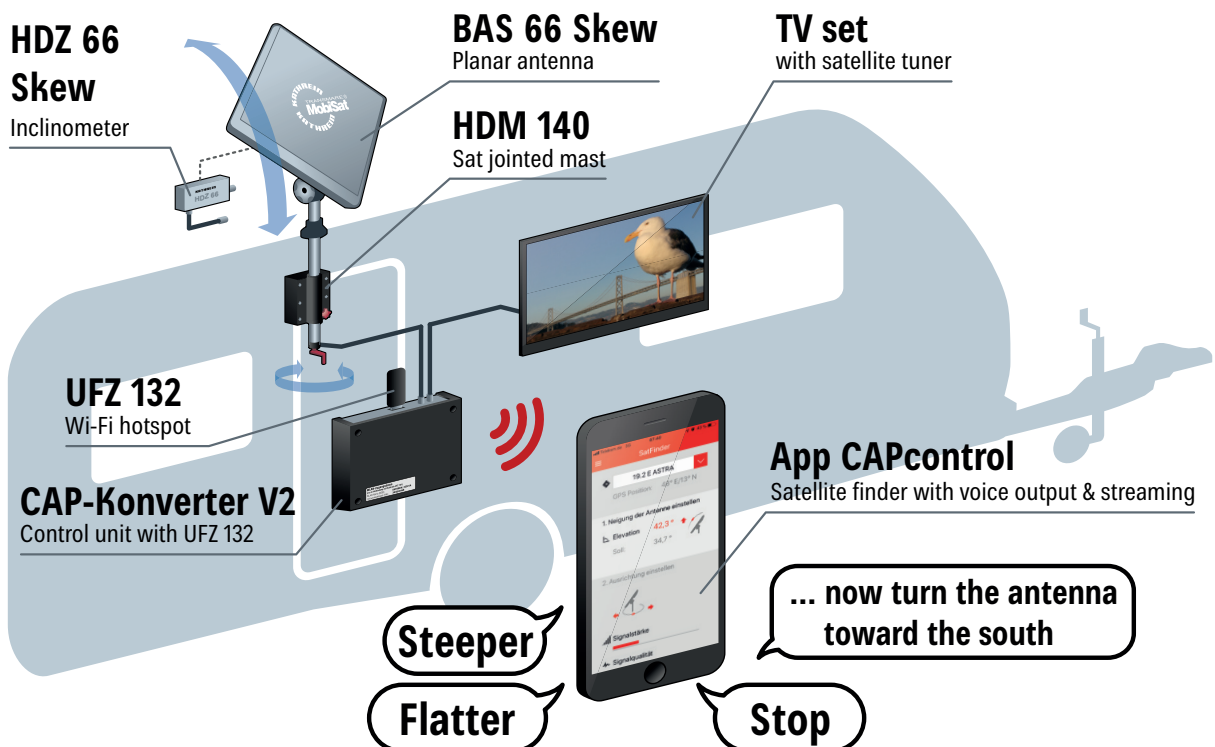

> All-in-one solution with HDM 140/HDM 141 jointed mast

The jointed masts allow optimal mounting and rapid alignment of the BAS 66 planar antenna from inside the vehicle.

RRP in €*
801.00

The HDM set includes:

Order no.	Product	Description	RRP in €*
200000001	BAS 66 Skew	Planar antenna with twin LNB and skew adapter plate; reception area: 10.7–12.75 GHz, suitable for HDM jointed mast	199.00
218456 or 218457	HDM 140 or HDM 141	HDM 140: twin jointed mast for BAS 66/BAS 66 Skew for caravan installation, 103 cm long HDM 141: twin jointed mast for BAS 66/BAS 66 Skew for caravan installation, 76.5 cm long (shorter version)	224.00
204500002	HDZ 66 Skew	Inclinometer: Required for easy alignment via app	99.00
204500001	CAP converter V2	Control unit: Required for easy alignment via app	239.00
204500005	UFZ 132	USB/Wi-Fi adapter: for wireless integration of suitable network-compatible Kathrein receivers, IEEE 802.11n, Wi-Fi hotspot	40.00
Total			801.00

* Manufacturer's recommended retail price