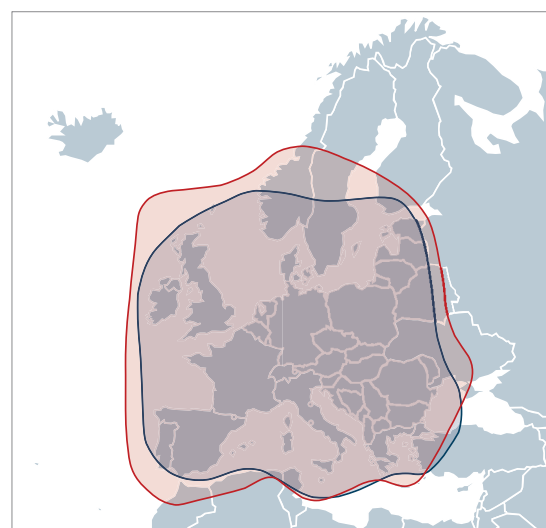

Footprint

■ Astra 19.2° East ■ Hotbird 13° East