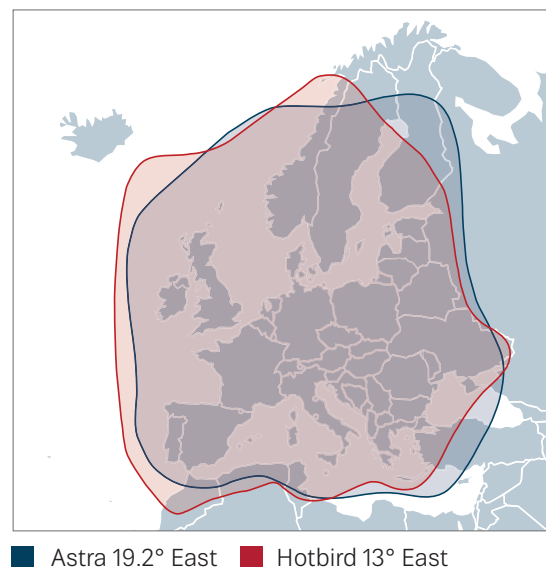

> The light version
HDP 750 GPS

The use of a parabolic antenna increases the reception range compared to a planar antenna. What is more, it reduces the weight of the system considerably. A total weight of under 10 kg makes this antenna one of the lightest on the market. This antenna also features a twin LNB for connecting a second receiver. The use of GPS permits quick alignment (approx. 1 minute) of the HDP 750 GPS at any new location. The turntable plus the antenna have a height of only about 21 cm. The aerodynamic design allows a vehicle speed of up to 130 km/h (with the antenna lowered).

Main features

- Optimised weight: < 10 kg
- One of the lightest fully automatic turntables
- Optimised aerodynamics
  - Low air resistance
  - Low noise emission
- Connection of a second receiver or TV set

Space required

Footprint