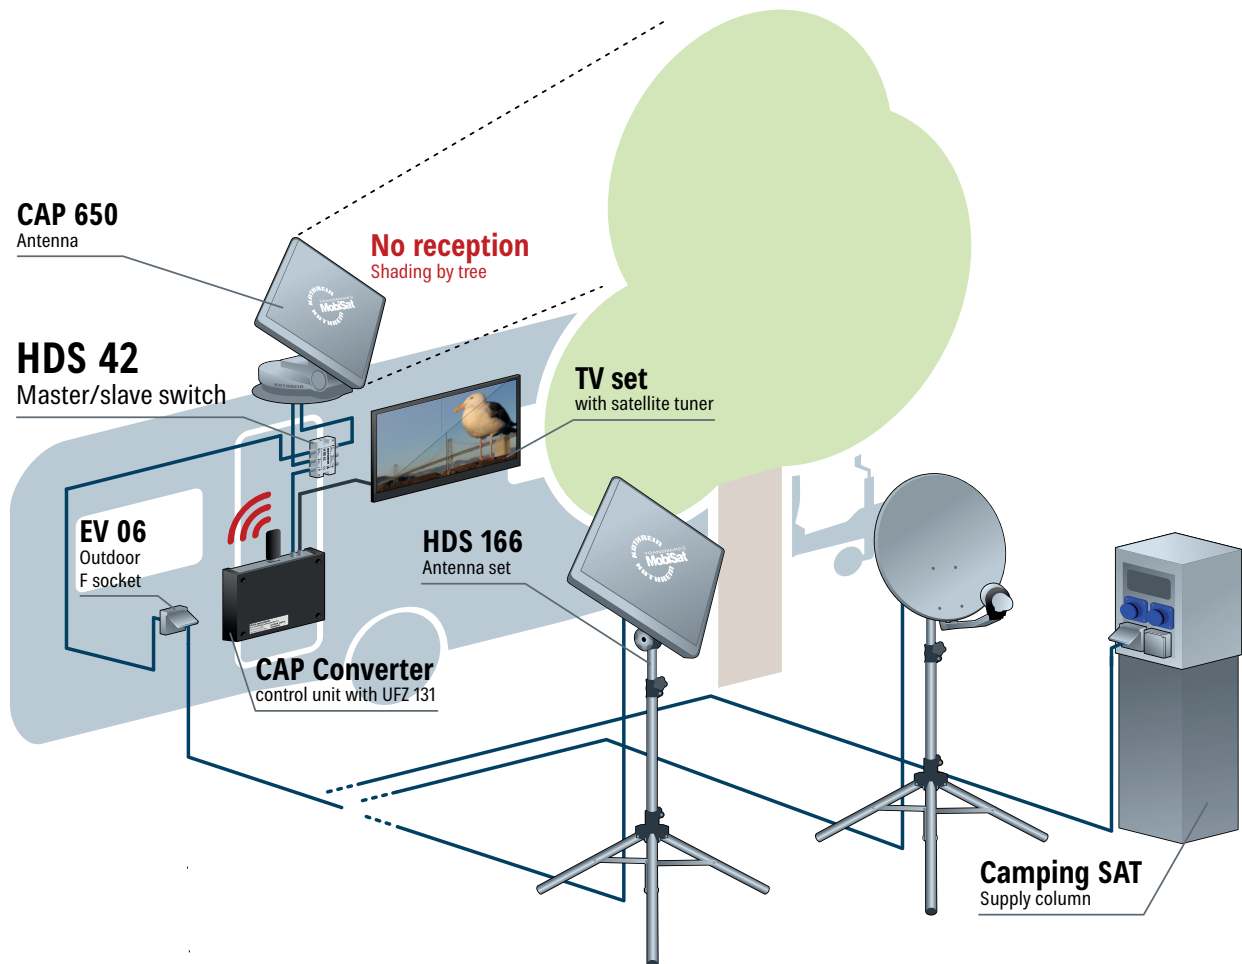

> **Master/slave switch**

HDS 42

The HDS 42 master/slave switch was developed for customers who have a remote antenna in addition to a fully automatic antenna or who want to use a satellite signal available at the site.

The HDS 42 connects both systems and automatically detects which system is currently receiving a signal. The highlight of this solution: There is no need to reconnect the cables.

Since the CAP converter serves as the central unit for both systems, the free CAPcontrol app can be used for both receive paths. You can also use the app to watch free-to-air stations on your smartphone/tablet.

* Manufacturer's recommended retail price

> Display unit
HDS 66

- Shows the actual elevation of the inclinometer HDZ 60 or HDZ 66
- The display backlight switches off automatically if the elevation remains unchanged (energy saving mode)
- The display backlight switches on automatically if the elevation changes
- Easy wall mounting