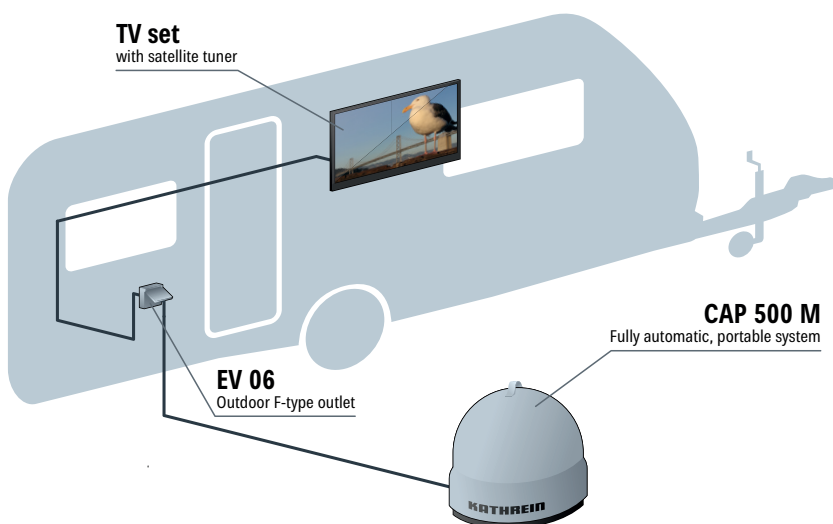

More details on page 27

▪ HDS 42

Master/slave switch

Order no. 2040000006, RRP € 59.00

More details on page 30

> Portable antenna CAP 500M

- All-in-one package for fully automatic reception of Astra 19.2° East
- Light and portable for mobile and flexible use
- Quick installation and TV reception typically within 90 seconds
- No additional control unit required
- Software update via Bluetooth
- Power supply directly via any TV or receiver with integrated satellite tuner
- No power consumption in standby mode
- Anti-theft protection

Scope of supply:

- Fully automatic satellite antenna
- 10 m coaxial cable
- Instruction manual/application notes

Footprint Astra 19.2° East

CAP 500M operated directly on the TV set

Portable antenna + streaming
CAP 500M plus