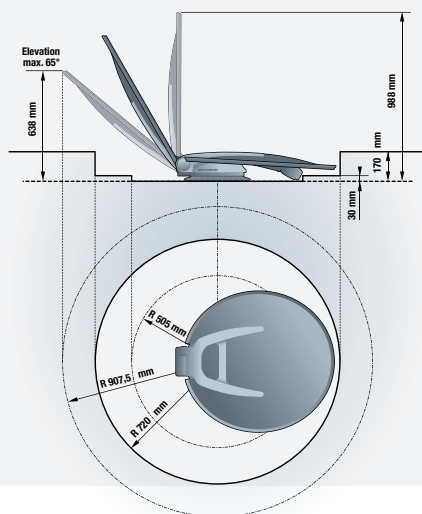

> The large version HDP 850 GPS

The HDP 850 GPS is based on the HDP 750 GPS, but has a newly designed support arm and an 85 cm parabolic reflector. By increasing the size of the parabolic reflector, the reception reserve and the operating radius of the system have been increased. The use of GPS permits quick alignment (approx. 1 minute) of the HDP 850 at any new location. Due to a revision of the mechanical design, the antenna now has a height of only 18 cm. Its aerodynamic shape allows a vehicle speed of up to 130 km/h (with the antenna lowered). When used with the CAPcontrol app and the UFZ 131 or 132 USB/Wi-Fi adapter, the HDP 850 also enables the streaming of live TV to mobile devices (smartphone/tablet).

Main features

- Optimised installation height: 18 cm
- Streaming of live TV by means of UFZ 131/132 USB/Wi-Fi adapter and free CAPcontrol app
- Software update via satellite
- Large reception area due to high-gain 85 cm parabolic reflector
- Twin LNB for connecting a second receiver or TV set
- Automatic alignment with other satellites when changing channels

* Manufacturer's recommended retail price

Footprint

■ Astra 19.2° East ■ Hotbird 13° East