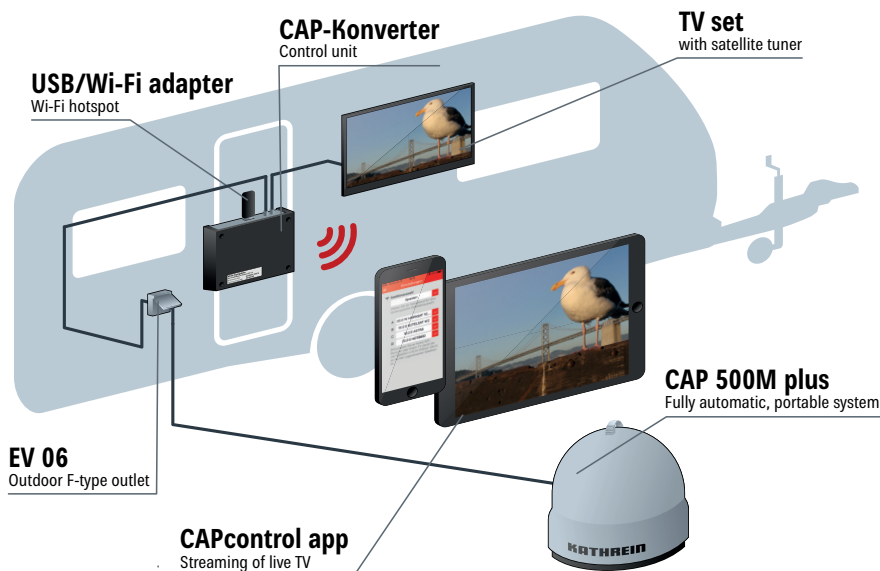

More details on page 27

▪ HDS 42

Master/slave switch

Order no. 2040000006, RRP € 59.00

More details on page 30

> Portable antenna CAP 500M

- All-in-one package for fully automatic reception of Astra 19.2° East
- Light and portable for mobile and flexible use
- Quick installation and TV reception typically within 90 seconds
- No additional control unit required
- Software update via Bluetooth
- Power supply directly via any TV or receiver with integrated satellite tuner
- No power consumption in standby mode
- Anti-theft protection

Scope of supply:

- Fully automatic satellite antenna
- 10 m coaxial cable
- Instruction manual/application notes

Footprint Astra 19.2° East

CAP 500M operated directly on the TV set

Portable antenna + streaming
CAP 500M plus

- Live streaming of TV and radio channels to mobile devices using the free CAPcontrol app
- All-in-one package for fully automatic reception of Astra 19.2° East
- Light and portable for mobile and flexible use
- Quick installation and TV reception typically within 90 seconds
- Software update via Bluetooth
- Power supply directly via the CAP converter
- Anti-theft protection

Scope of supply:

- Fully automatic satellite antenna
- 10 m coaxial cable
- Instruction manual/application notes
- Kathrein USB/Wi-Fi adapter
- CAP Converter

CAP 500M plus – streaming of live TV

You can install the CAPcontrol app right now: