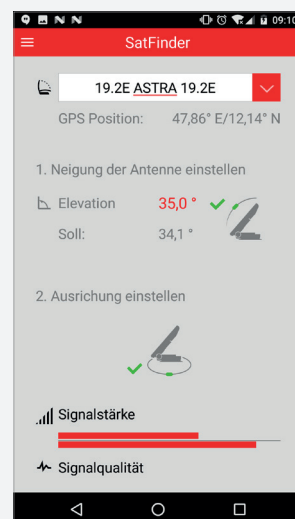

* Manufacturer's recommended retail price

App CAPcontrol

Control and streaming

CAPcontrol app

Convenient and versatile features

The Kathrein CAPcontrol app has been extensively revised and now offers several new features. In addition to the previously known features of controlling the fully automatic antennas and live TV (in connection with the optionally available UFZ 132), the app now includes an integrated satellite finder which was especially designed for the BAS 66 Skew planar antenna and the HDZ 66 Skew inclinometer. In combination with the CAP converter V2 or an alphantronics TV set with Kathrein control, this antenna can now be aligned conveniently via smartphone or tablet.

CAPcontrol app features

- Control of the automatic antennas
- Live TV streaming to mobile devices (smartphone/tablet)
- Display of software version and update of the fully automatic antennas
- Detection of the HDZ 60/66 inclinometer
- Integrated sat finder
- Voice assistant for aligning the antenna set HDS 166 plus