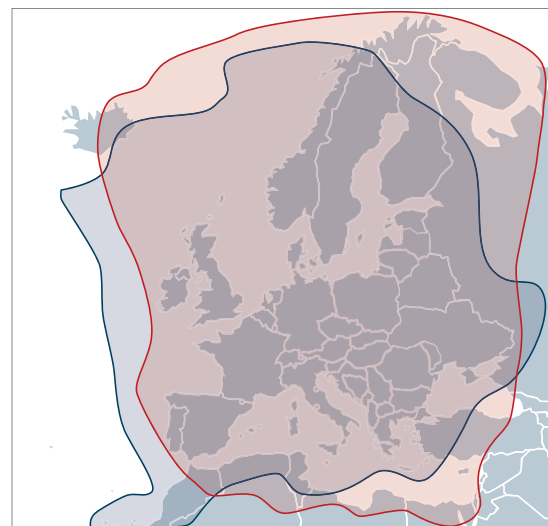

Footprint

■ Astra 19.2° East ■ Hotbird 13° East