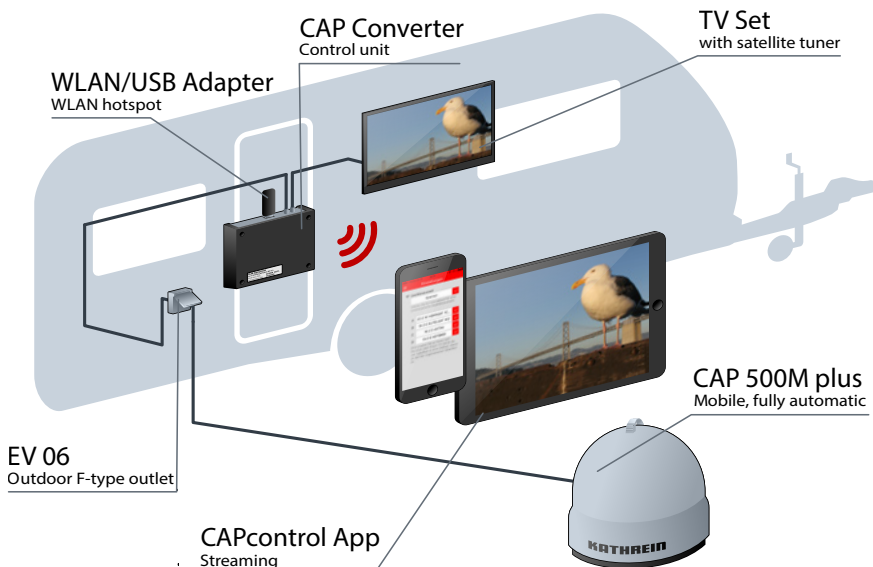

Mobile and Fully Automatic Camping Satellite Antenna

CAP 500M – the Portable

NO
ADDITIONAL
CONTROL UNIT
REQUIRED

KATHREIN
Digital Systems GmbH

> The Portable CAP 500M

- All-in-one package for fully automatic satellite reception
- Light and portable: mobile and flexible to use
- Quick installation and TV reception typically within 90 seconds
- No additional control unit required
- Software update via Bluetooth
- Power supply directly via any TV set or any receiver with an integrated satellite tuner
- No energy consumption in the stand-by mode
- Anti-theft protection

Footprint ASTRA 19,2° East

CAP 500M operated directly via a TV-Gerät

> The Portable + Streaming CAP 500M plus

- Live streaming of TV and radio channels to a mobile device via the free CAPcontrol App
- All-in-one package for fully automatic satellite reception
- Light and portable: mobile and flexible to use
- Quick installation and TV reception typically within 90 seconds
- No additional control unit required
- Software update via Bluetooth
- Power supply directly via the CAP converter
- No energy consumption in the stand-by mode
- Anti-theft protection

Scope of supply:

- Fully automatic satellite antenna
- 10 m coaxial cable
- Instruction manual/application note
- Kathrein WLAN/USB adapter
- CAP converter

CAP 500M plus with Live TV Streaming

Install the „CAPcontrol“ app
right here: