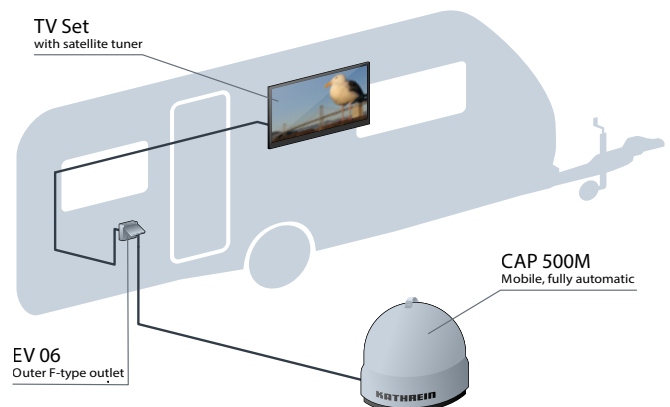

Mobile and Fully Automatic Camping Satellite Antenna

CAP 500M – the Portable

NO
ADDITIONAL
CONTROL UNIT
REQUIRED

KATHREIN
Digital Systems GmbH

> The Portable CAP 500M

- All-in-one package for fully automatic satellite reception
- Light and portable: mobile and flexible to use
- Quick installation and TV reception typically within 90 seconds
- No additional control unit required
- Software update via Bluetooth
- Power supply directly via any TV set or any receiver with an integrated satellite tuner
- No energy consumption in the stand-by mode
- Anti-theft protection

Scope of supply:

- Fully automatic satellite antenna
- 10 m coaxial cable
- Instruction manual/application note

Technical Data

Type	CAP 500M CAP 500M plus
Order No.	203500003 203500004
Output	1
Input frequency range [GHz]	10.7–12.75
Output frequency range [MHz]	950–2150
Oscillator frequency [GHz]	9.75/10.6
Supply voltage [V]	13–18
Antenna gain [dBi]	31
Min. EIRP [dBW]	51
Power consumption [mA]	max. 300
Power consumption [W]	max. 5.4
Power consumption in standby [W]	0
Adjustment range Elevation/ Azimuth [°]	15–90/360
Search speed [Sek.]	typ. 90
Packing unit/weight [pc./kg]	1/4.5
Dimensions (incl. handle) width × height [mm]	450 × 440

Footprint ASTRA 19,2° East

CAP 500M operated directly via a TV-Gerät

> The Portable + Streaming CAP 500M plus

- Live streaming of TV and radio channels to a mobile device via the free CAPcontrol App
- All-in-one package for fully automatic satellite reception
- Light and portable: mobile and flexible to use
- Quick installation and TV reception typically within 90 seconds
- No additional control unit required
- Software update via Bluetooth
- Power supply directly via the CAP converter
- No energy consumption in the stand-by mode
- Anti-theft protection