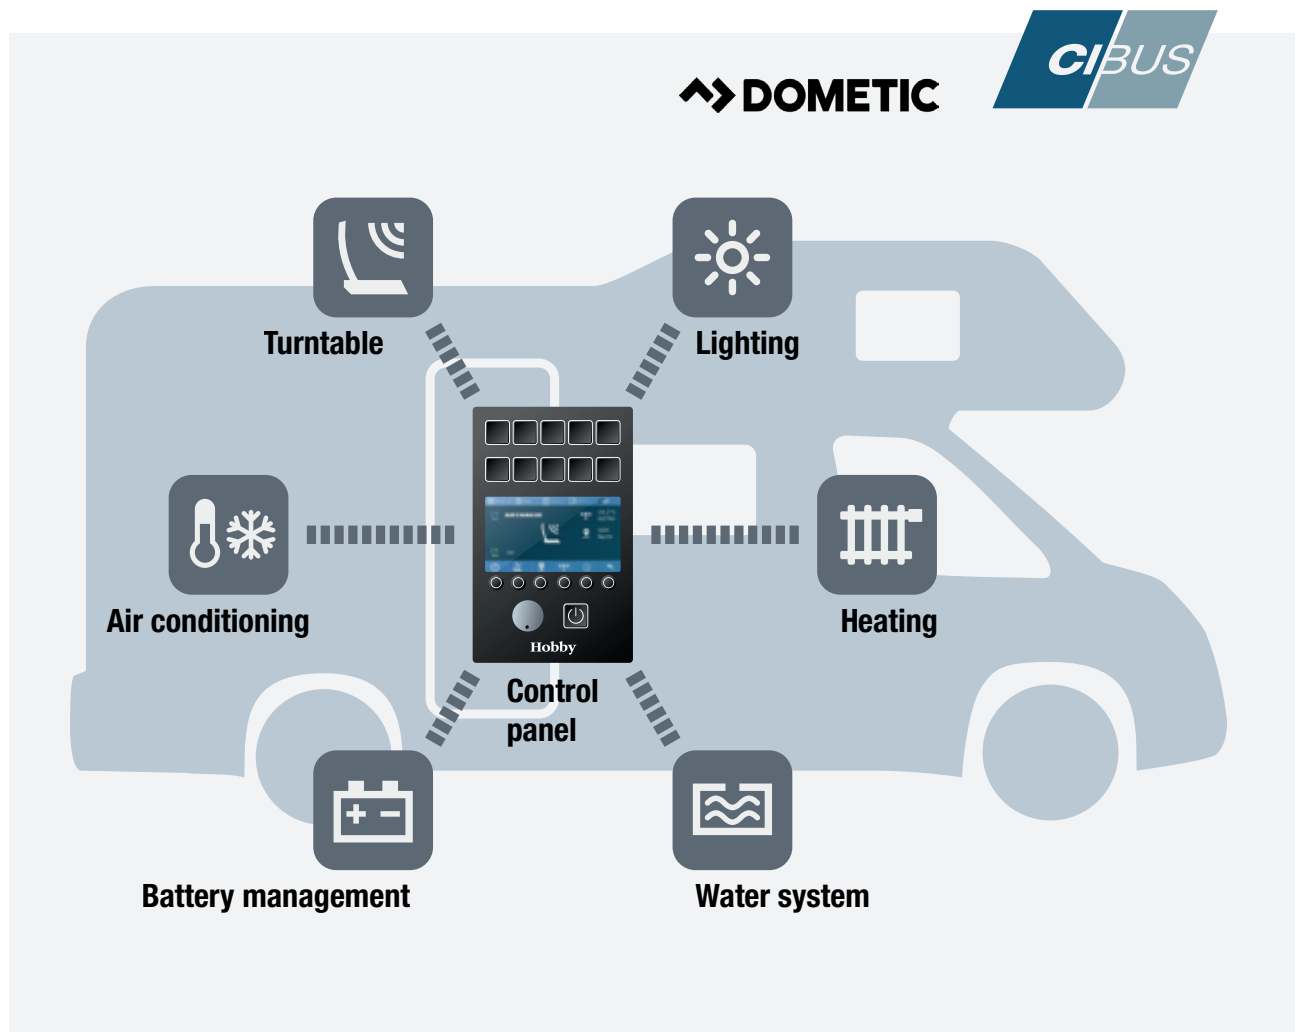

CI-BUS

> Central control of the CAP turntables via the CI-BUS

The digital lifestyle has long since found its way into caravans and motor homes. The CI-BUS interface (Caravaning Industry-BUS) enables the convenient operation of all electrical devices that conform with this standard via a central control unit.

Kathrein makes sure that campers will now be able to optimise broadcast reception in their caravan or motor home just as conveniently. With an additional adapter, our receiver-independent turntables CAP 650 GPS and

CAP 750 GPS can be upgraded to be CI-BUS compatible, enabling easy integration into CI-BUS systems. The Hobby company is the first to offer a CI-BUS compatible turntable – the CAP 650 GPS – as an exclusive extra for their motor homes and caravans.

Of course, we strive to connect our products with other central control units via the CI-BUS. Thanks to the collaboration with DOMETIC, our CAP turntables can now be controlled via a central DOMETIC control unit.