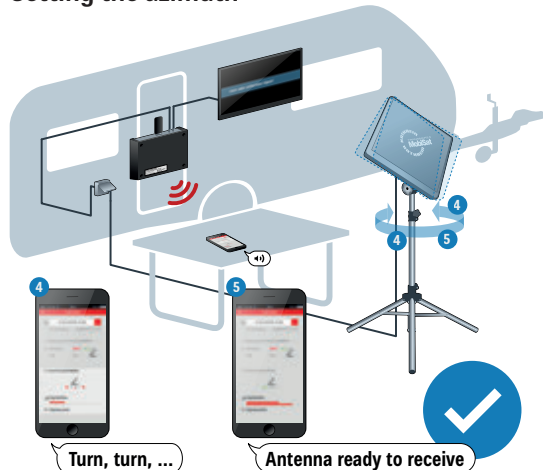

Good reception, wherever you are and whenever you need it – automatic overnight update

The software update via satellite can also be carried out manually using the optional HDS 50 control unit.

New Products 2019

> New antenna set HDS 166 plus

The new antenna set is a smart alternative to the fully-automatic satellite reception system. It is inexpensive and takes up little space. Perfect if you don't have satellite reception directly at the vehicle, e.g. when shaded by trees, and want to set up the system at a distance from the vehicle. The interaction between the supplied components and the revised "CAPcontrol" app (Android

Setting the elevation

Setting the azimuth

MAIN FEATURES

The CAP converter is the heart of the new antenna set. It is connected between the planar antenna and the TV set. Together with the UFZ 131 USB/Wi-Fi adapter, these two components activate unprecedented features:

- Streaming of TV and radio programmes to mobile devices
- 11 satellites pre-set
- Easy alignment: Install the new "CAPcontrol" app on your smartphone/tablet and start aligning the antenna
- Voice assistant helps with the alignment