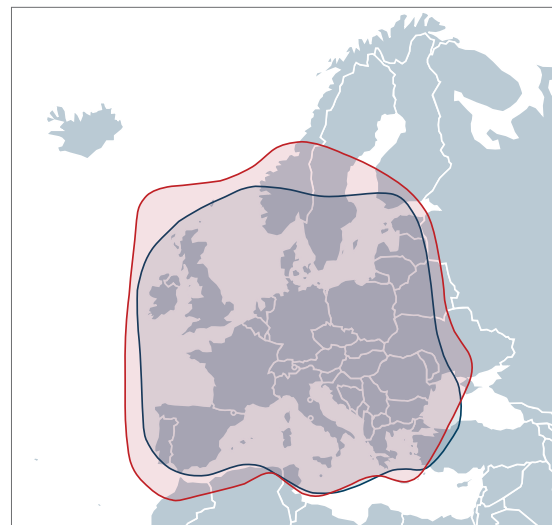

Footprint

■ ASTRA 19.2° East ■ Hotbird 13° East