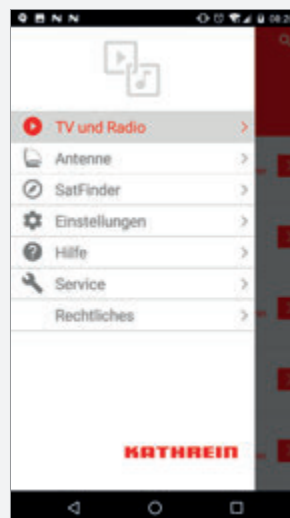

CAPcontrol features

- Control of the HDP turntables
- Live streaming of TV channels to mobile devices (smartphone/tablet)
- Display of software version and CAP turntable update
- Detects the HDZ 60/66 inclinometer
- Integrated sat finder
- Voice assistant for aligning the antenna set HDS 166 plus