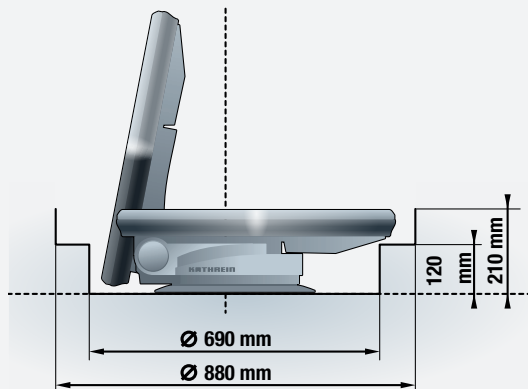

Space required