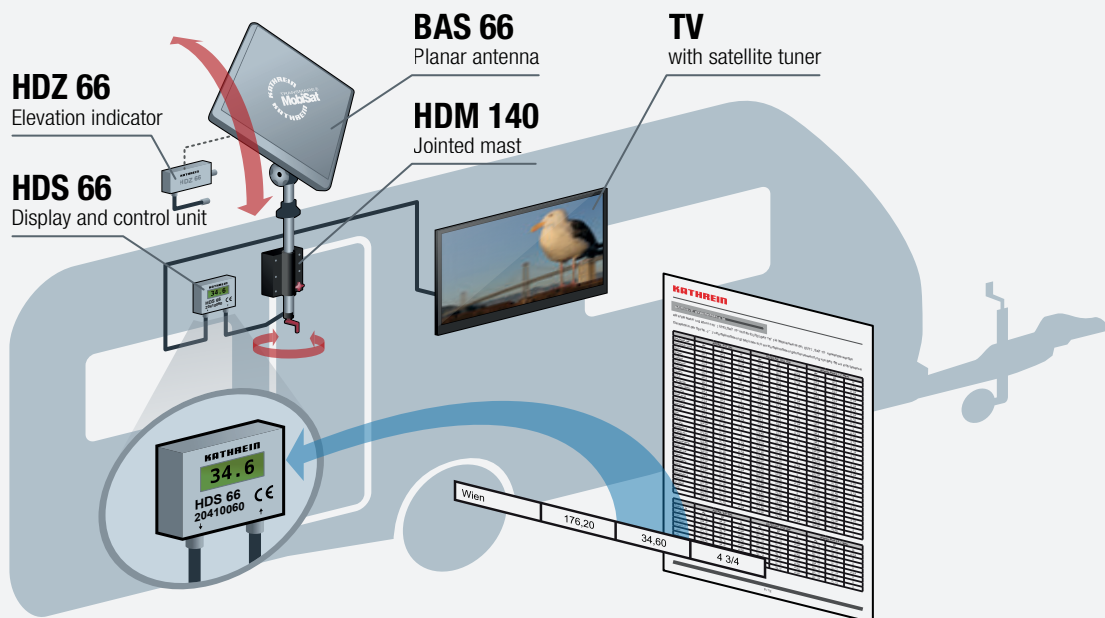

- For use on stationary motor homes, caravans or HGVs
- For mounting on HDM 14x satellite jointed masts (details on page 27)
- With integrated twin LNB (two outputs)
- With skew adapter plate for optimised reception at the fringe area of the satellite footprint

Recommended accessories

- **HDM satellite jointed masts**
(details on page 27)
- **HDZ 66 inclinometer**

> Display and control unit HDS 66

- Shows the actual elevation of the inclinometer HDZ 60 or HDZ 66
- The display backlight switches off automatically if the elevation remains unchanged (energy saving mode)
- The display backlight switches on automatically if the elevation changes
- Easy to mount on a wall

Aligning the planar antenna using the HDS 66

> Antenna set
HDS 166

The antenna set HDS 166, consisting of a planar antenna, satellite tripod, adapter joint, 15 m coax cable and carry bag for manually adjustable satellite reception, is the perfect alternative to a fully automatic, permanently mounted turntable.

The planar antenna BAS 66 can easily be adjusted and aligned with a satellite using a smartphone and a compass app (depending on the smartphone and the operating system, the app might be pre-installed).