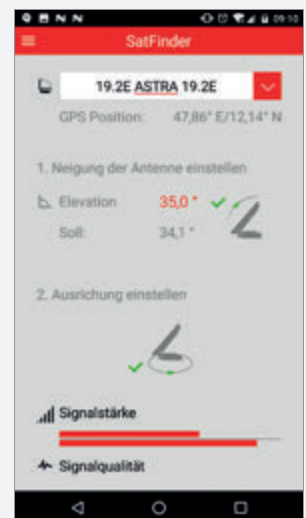

UFZ 131 Wi-Fi hotspot

“CAPcontrol” app

Control and streaming

“CAPcontrol” app

Convenience and versatility
as standard

The Kathrein “CAPcontrol” app has been extensively revised and now offers several new features. In addition to the previously known turntable control and live TV (in connection with the optional UFZ 131), a satellite finder has now also been integrated, which was especially designed for the HDS 166 plus antenna set. The voice assistant gives clear instructions for fast and easy alignment of the BAS 66 manual planar antenna. The HDS 166 plus antenna set also enables live TV streaming.

CAPcontrol features

- Control of the HDP turntables
- Live streaming of TV channels to mobile devices (smartphone/tablet)
- Display of software version and CAP turntable update
- Detects the HDZ 60/66 inclinometer
- Integrated sat finder
- Voice assistant for aligning the antenna set HDS 166 plus