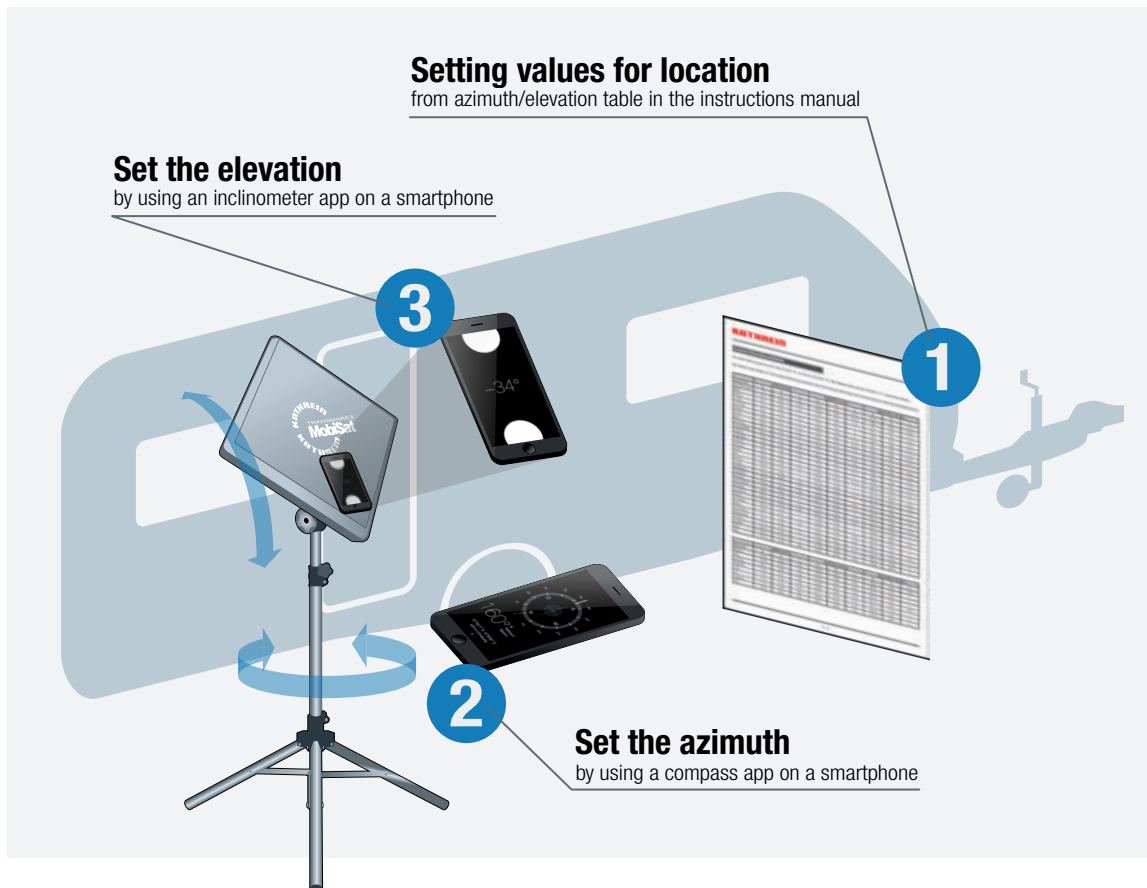

- For use on stationary motor homes, caravans or HGVs
- For mounting on HDM 14x satellite jointed masts (details on page 27)
- With integrated twin LNB (two outputs)
- With skew adapter plate for optimised reception at the fringe area of the satellite footprint

Recommended accessories

- **HDM satellite jointed masts**
(details on page 27)
- **HDZ 66 inclinometer**

> Display and control unit HDS 66

- Shows the actual elevation of the inclinometer HDZ 60 or HDZ 66
- The display backlight switches off automatically if the elevation remains unchanged (energy saving mode)
- The display backlight switches on automatically if the elevation changes
- Easy to mount on a wall

Aligning the planar antenna using the HDS 66

> Antenna set
HDS 166

The antenna set HDS 166, consisting of a planar antenna, satellite tripod, adapter joint, 15 m coax cable and carry bag for manually adjustable satellite reception, is the perfect alternative to a fully automatic, permanently mounted turntable.

The planar antenna BAS 66 can easily be adjusted and aligned with a satellite using a smartphone and a compass app (depending on the smartphone and the operating system, the app might be pre-installed).