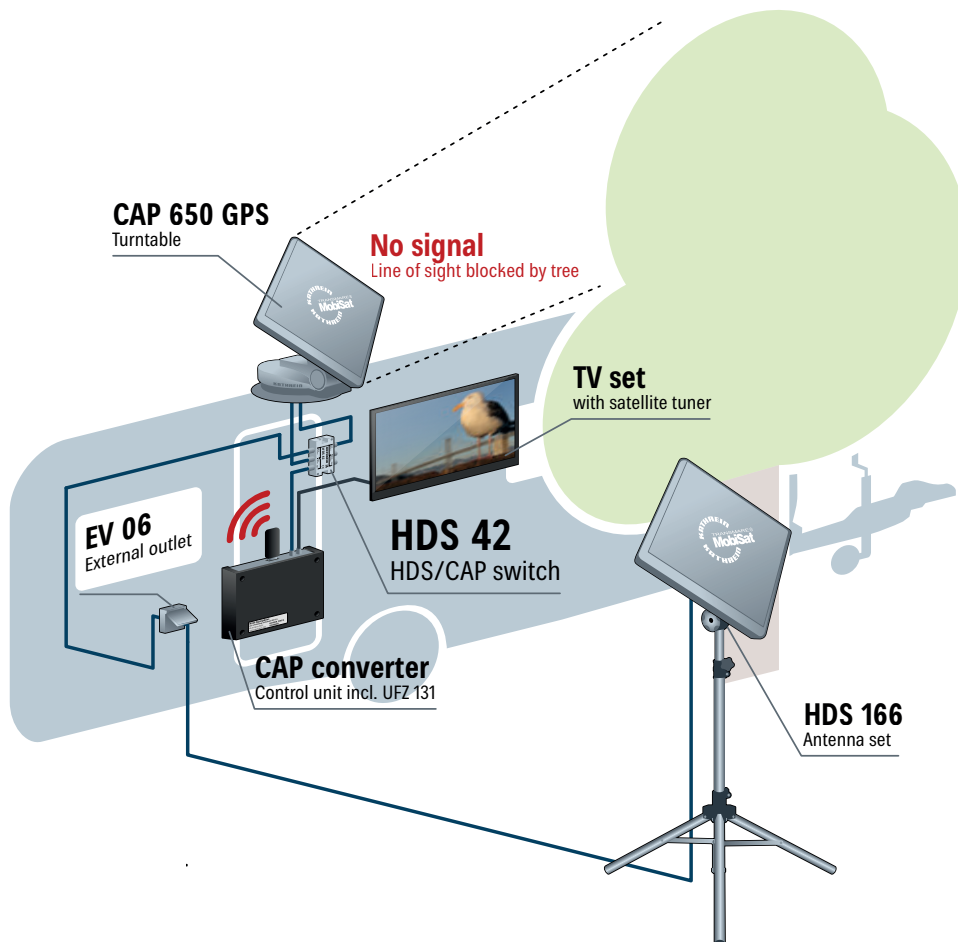

> Master/slave switch HDS 42

The HDS 42 master/slave switch has been developed for customers who use the HDS 166 manual antenna set in addition to a fully-automatic CAP turntable.

The HDS 42 connects both systems and automatically detects which system is currently receiving a signal. The highlight of this solution: There is no need to reconnect the cables!

Since the CAP converter also serves as the central unit here, the free "CAPcontrol" app can be used via both reception channels. You can also use the app to watch free-to-air stations on your smartphone/tablet.

Expected to be available from Q1 2019