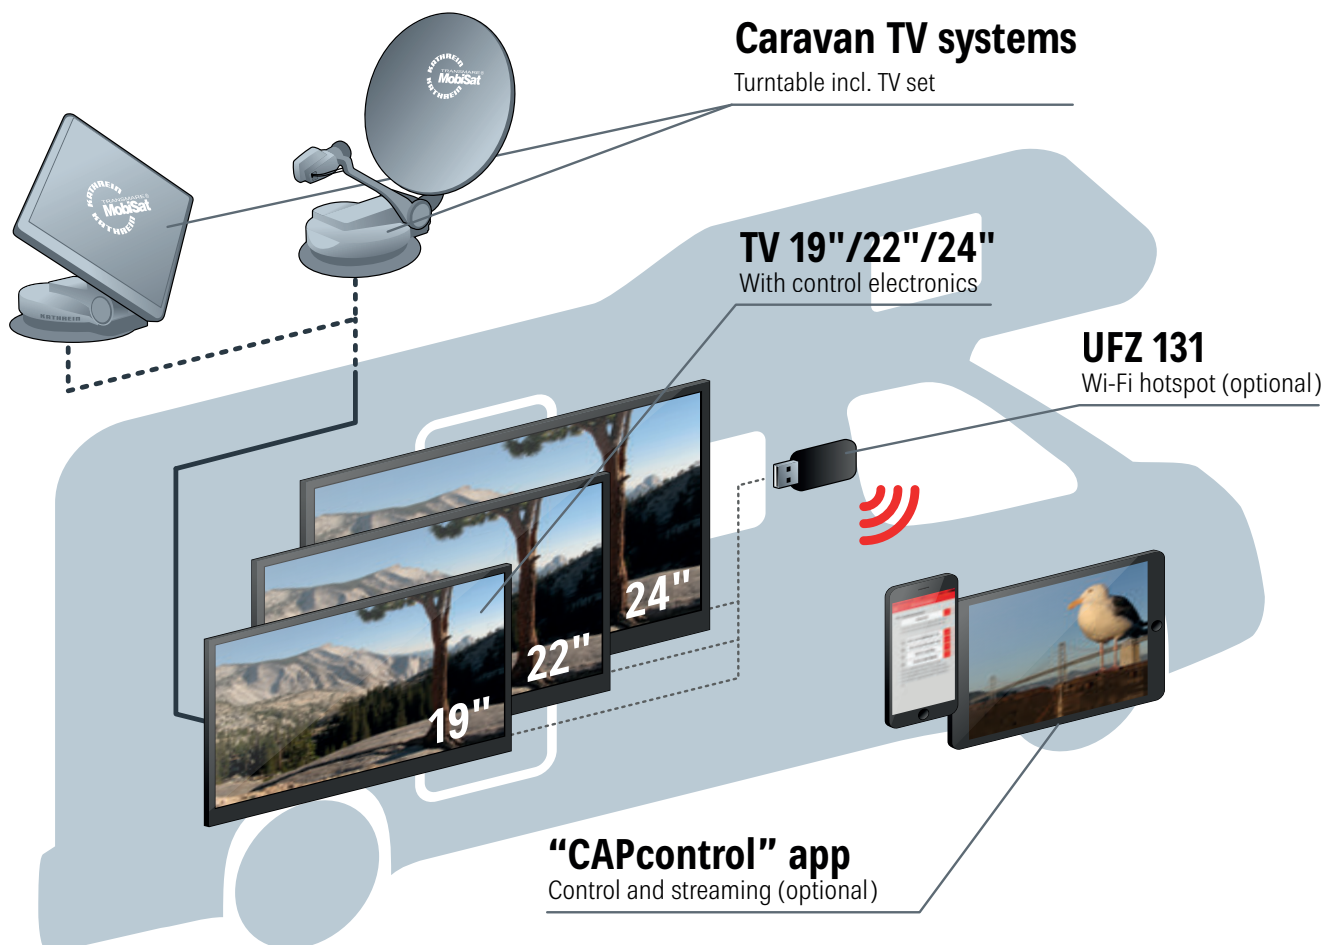

Solutions

> The One-Cable-Solution from Kathrein and alphatronics

CTS All-in-one packages

The caravan TV system consists of a Kathrein CAP turntable and an alphatronics TV set. The system combines the know-how from both companies in one intelligent reception concept.

The fully-automatic CAP turntable is controlled via the alphatronics TV set – no need for extra control units or receivers. This means that only two units are required

for TV and radio reception in a caravan or motor home (turntable and TV set). When developing the system, Kathrein and alphatronics attached particular importance to ensure an easy connection between the turntable and the TV set requiring as little cabling as possible. Control of the turntable and transfer of the satellite signals to the TV set are both carried out over one and the same coaxial cable.