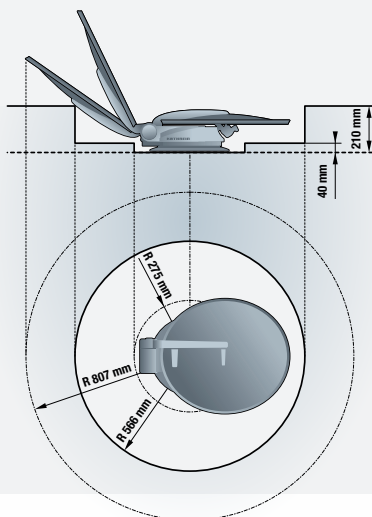

Space required