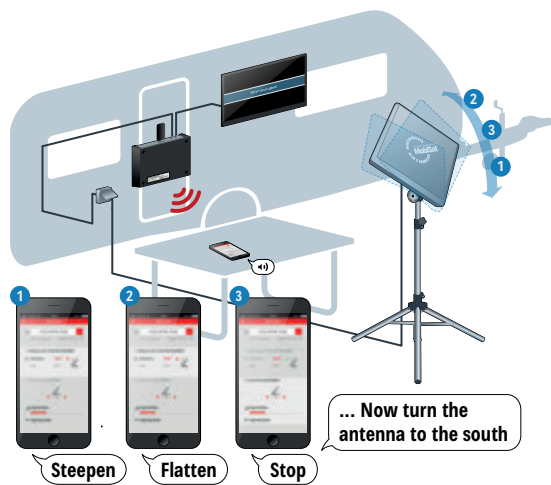

New Products 2019

> New antenna set HDS 166 plus

The new antenna set is a smart alternative to the fully-automatic satellite reception system. It is inexpensive and takes up little space. Perfect if you don't have satellite reception directly at the vehicle, e.g. when shaded by trees, and want to set up the system at a distance from the vehicle. The interaction between the supplied components and the revised "CAPcontrol" app (Android

and iOS) is optimally coordinated. Once all components are set up and connected, the antenna is aligned in 60 seconds!

The HDS 166 plus antenna set is your ideal companion – whether you are travelling in a motor home, caravan or camper van.

Setting the elevation