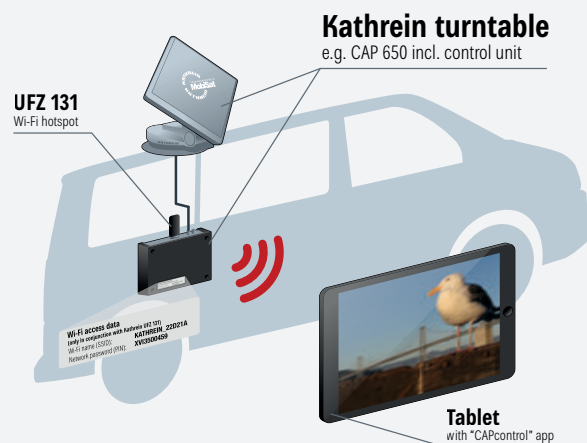

CI-BUS

> Central control of the CAP turntables via the CI-BUS

The digital lifestyle has long since found its way into caravans and motor homes. The CI-BUS interface (Caravaning Industry-BUS) enables the convenient operation of all electrical devices that conform with this standard via a central control unit.

Of course, we strive to connect our products with other central control units via the CI-BUS. Thanks to the collaboration with DOMETIC, our CAP turntables can now be controlled via a central DOMETIC control unit.

Satellite Reception in Camper Vans

Camper vans – small, compact and nippy – are becoming more and more popular among camping enthusiasts. To enable satellite reception in these confined spaces, you need compact

In this case, the system is controlled via a mobile device (tablet, smartphone). Live streaming enables the reception and display of TV programmes directly on the mobile device.

> Option 2

TV reception with the HDS 166 or HDS 166 plus