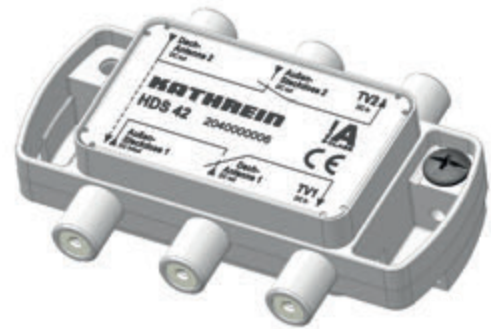

EV 06 outdoor outlet | Order no. 218464

Never before
has manual
alignment been
so easy

> Master/slave switch HDS 42

The HDS 42 master/slave switch has been developed for customers who use the HDS 166 manual antenna set in addition to a fully-automatic CAP turntable.

The HDS 42 connects both systems and automatically detects which system is currently receiving a signal. The highlight of this solution: There is no need to reconnect the cables!

Since the CAP converter also serves as the central unit here, the free "CAPcontrol" app can be used via both reception channels. You can also use the app to watch free-to-air stations on your smartphone/tablet.