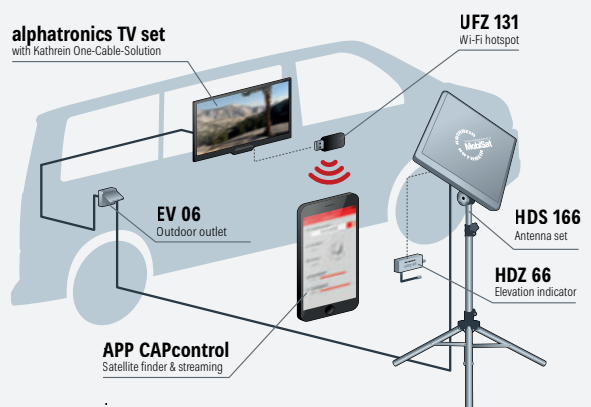

The perfect addition: alphanetronics TV set, SL line (with Kathrein control)

The alignment via smartphone is even quicker when using the alphanetronics TV set in conjunction with the UFZ 131. The revised "CAPcontrol" app now detects the inclinometer (included with the HDS 166). Due to the integrated satellite finder, the antenna can be aligned optimally even without direct view of the TV set.