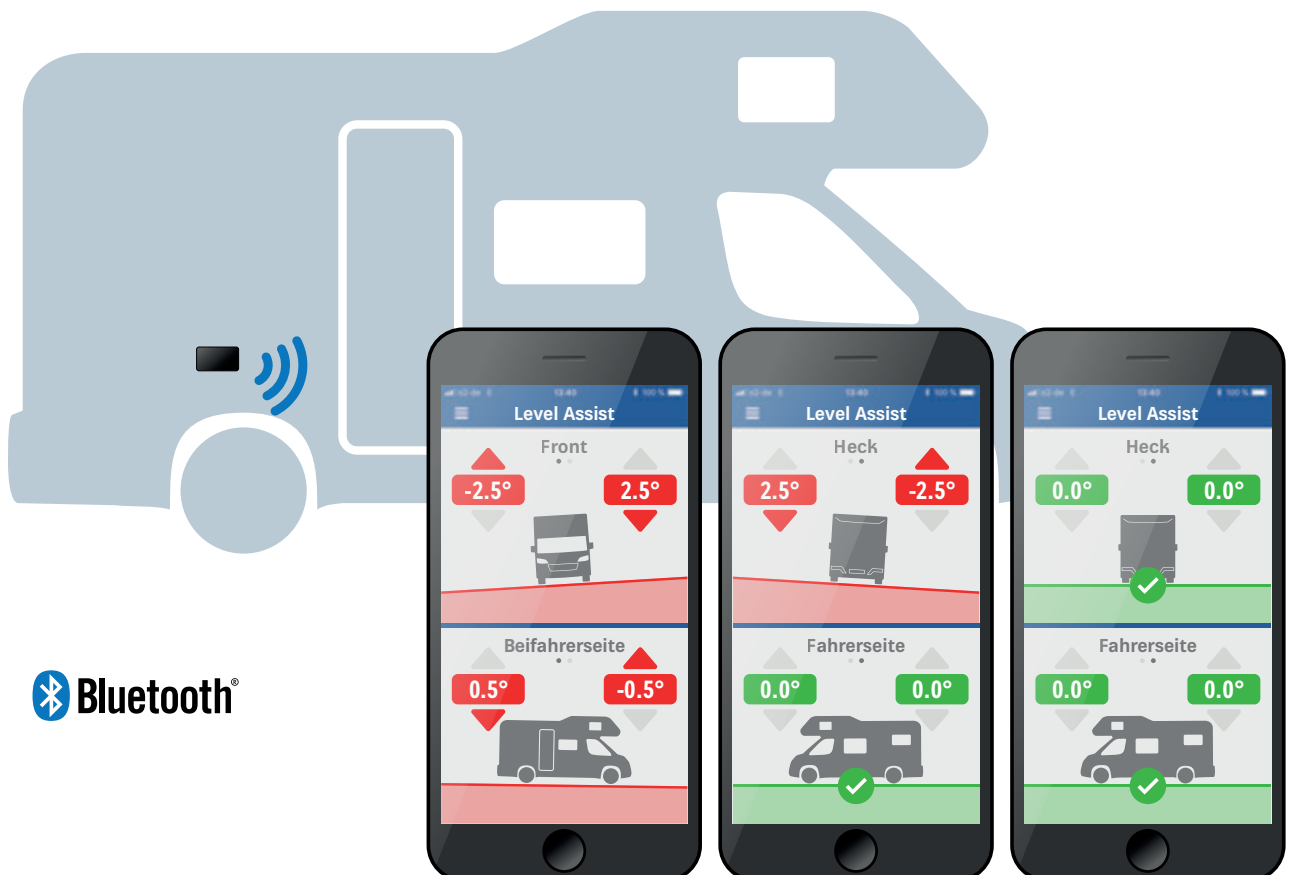

> New levelling assistant HDZ 75

The levelling assistant was developed for levelling your caravan or motor home fast and easily or for setting always the same preferred position/inclination.

The HDZ 75 uses a 3-axis sensor to determine the exact position of the vehicle and then transmits the data to the smartphone via Bluetooth. A free app with clear graphics simplifies adjustment of the support legs on the caravan/mobile home.

In addition, individually preferred positions can be stored and recalled to aid setting and resetting your position of choice.

There is also a CI-BUS version of the levelling assistant, the HDZ 70*.

*Expected to be available from Q1 2019