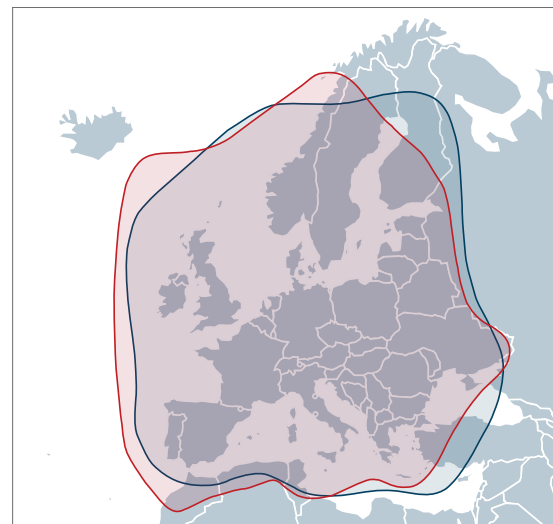

Footprint

■ ASTRA 19.2° East ■ Hotbird 13° East