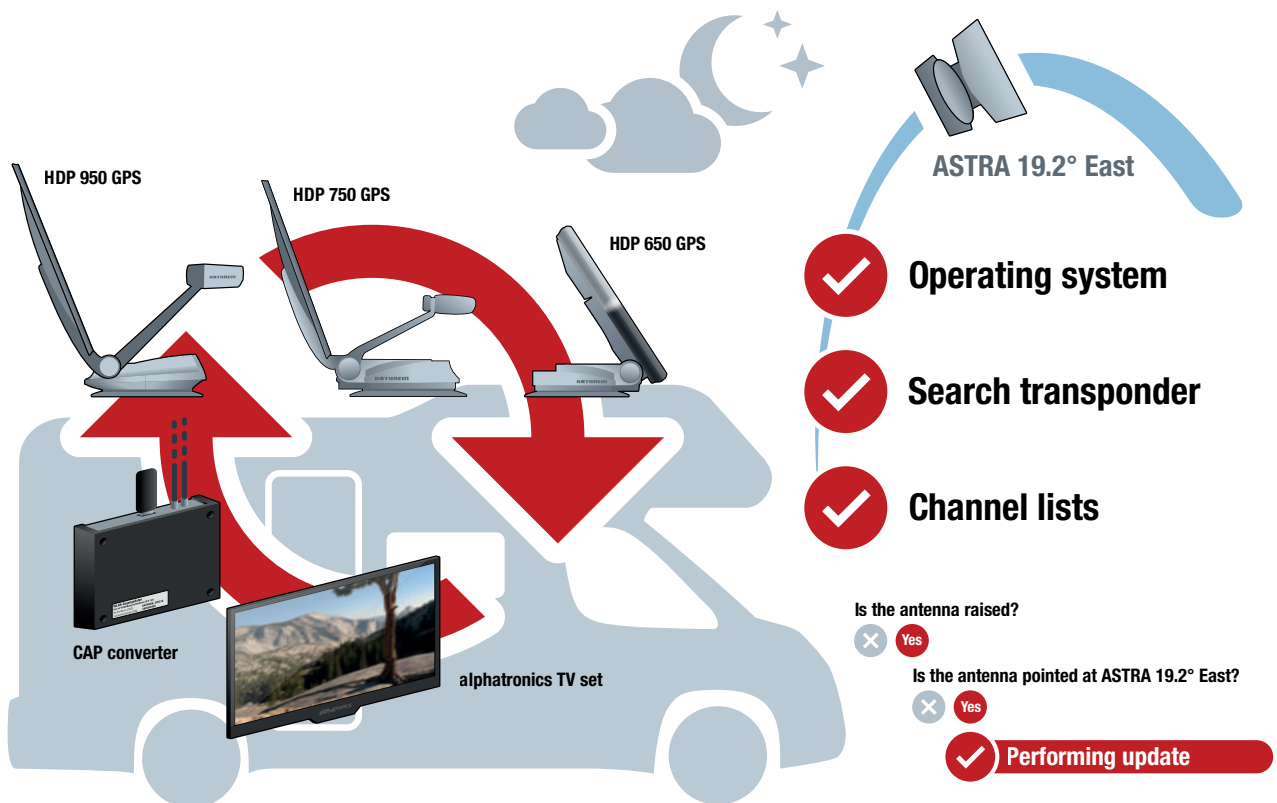

4

Aerodynamic design

The aerodynamic design of Kathrein turntables reduces noise emission inside the vehicle to an absolute minimum.

> Software update via satellite

You may know that from your own experience: Looking forward to an interesting film, you turn on your automatic turntable to watch TV, but the system can't find a satellite signal and keeps on searching for minutes. Often enough this is because the search transponder has changed frequency. The only remedy is to get a control unit update from the manufacturer.

Good reception, wherever you are and whenever you need it – automatic overnight update

The software update via satellite can also be carried out manually using the optional HDS 50 control unit.

New Products 2019

Setting the elevation

Setting the azimuth

MAIN FEATURES

The CAP converter is the heart of the new antenna set. It is connected between the planar antenna and the TV set. Together with the UFZ 131 USB/Wi-Fi adapter, these two components activate unprecedented features:

The HDS 42 connects both systems and automatically detects which system is currently receiving a signal. The highlight of this solution: There is no need to reconnect the cables!

Since the CAP converter also serves as the central unit here, the free "CAPcontrol" app can be used via both reception channels. You can also use the app to watch free-to-air stations on your smartphone/tablet.