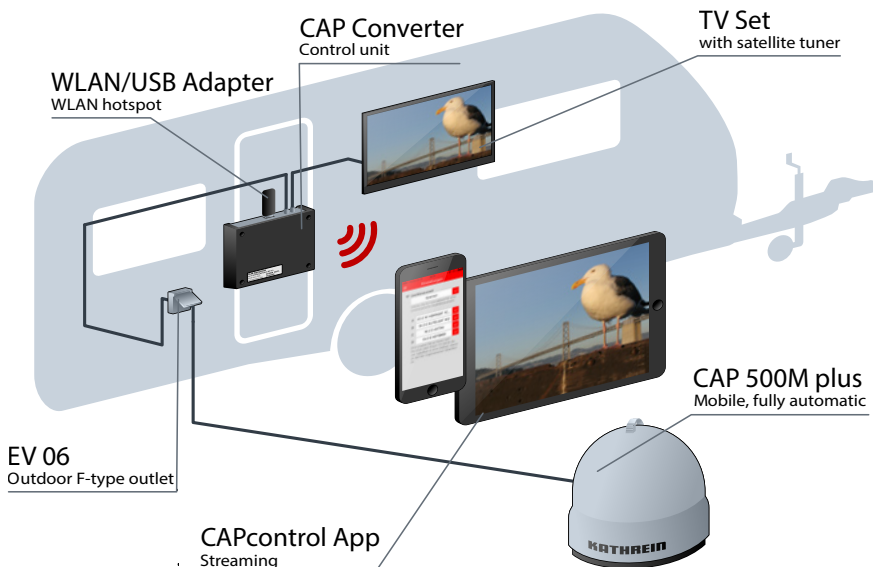

CAP 500M plus with Live TV Streaming

Install the „CAPcontrol“ app right here: