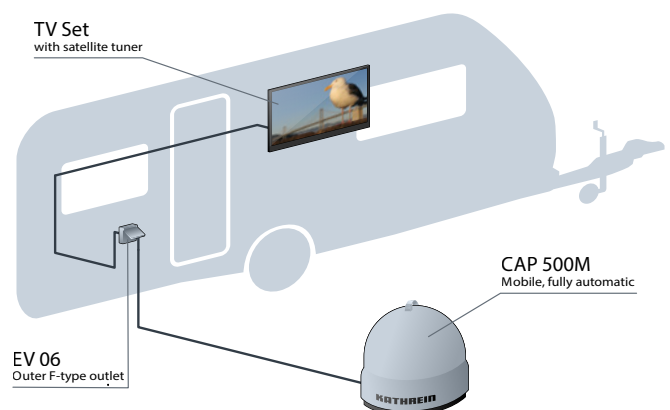

## > The Portable CAP 500M

- All-in-one package for fully automatic satellite reception
- Light and portable: mobile and flexible to use
- Quick installation and TV reception typically within 90 seconds
- No additional control unit required
- Software update via Bluetooth
- Power supply directly via any TV set or any receiver with an integrated satellite tuner
- No energy consumption in the stand-by mode
- Anti-theft protection

### Scope of supply:

- Fully automatic satellite antenna
- 10 m coaxial cable
- Instruction manual/application note

### CAP 500M operated directly via a TV-Gerät

## > The Portable + Streaming CAP 500M plus

- Live streaming of TV and radio channels to a mobile device via the free CAPcontrol App
- All-in-one package for fully automatic satellite reception
- Light and portable: mobile and flexible to use
- Quick installation and TV reception typically within 90 seconds
- No additional control unit required
- Software update via Bluetooth
- Power supply directly via the CAP converter
- No energy consumption in the stand-by mode
- Anti-theft protection