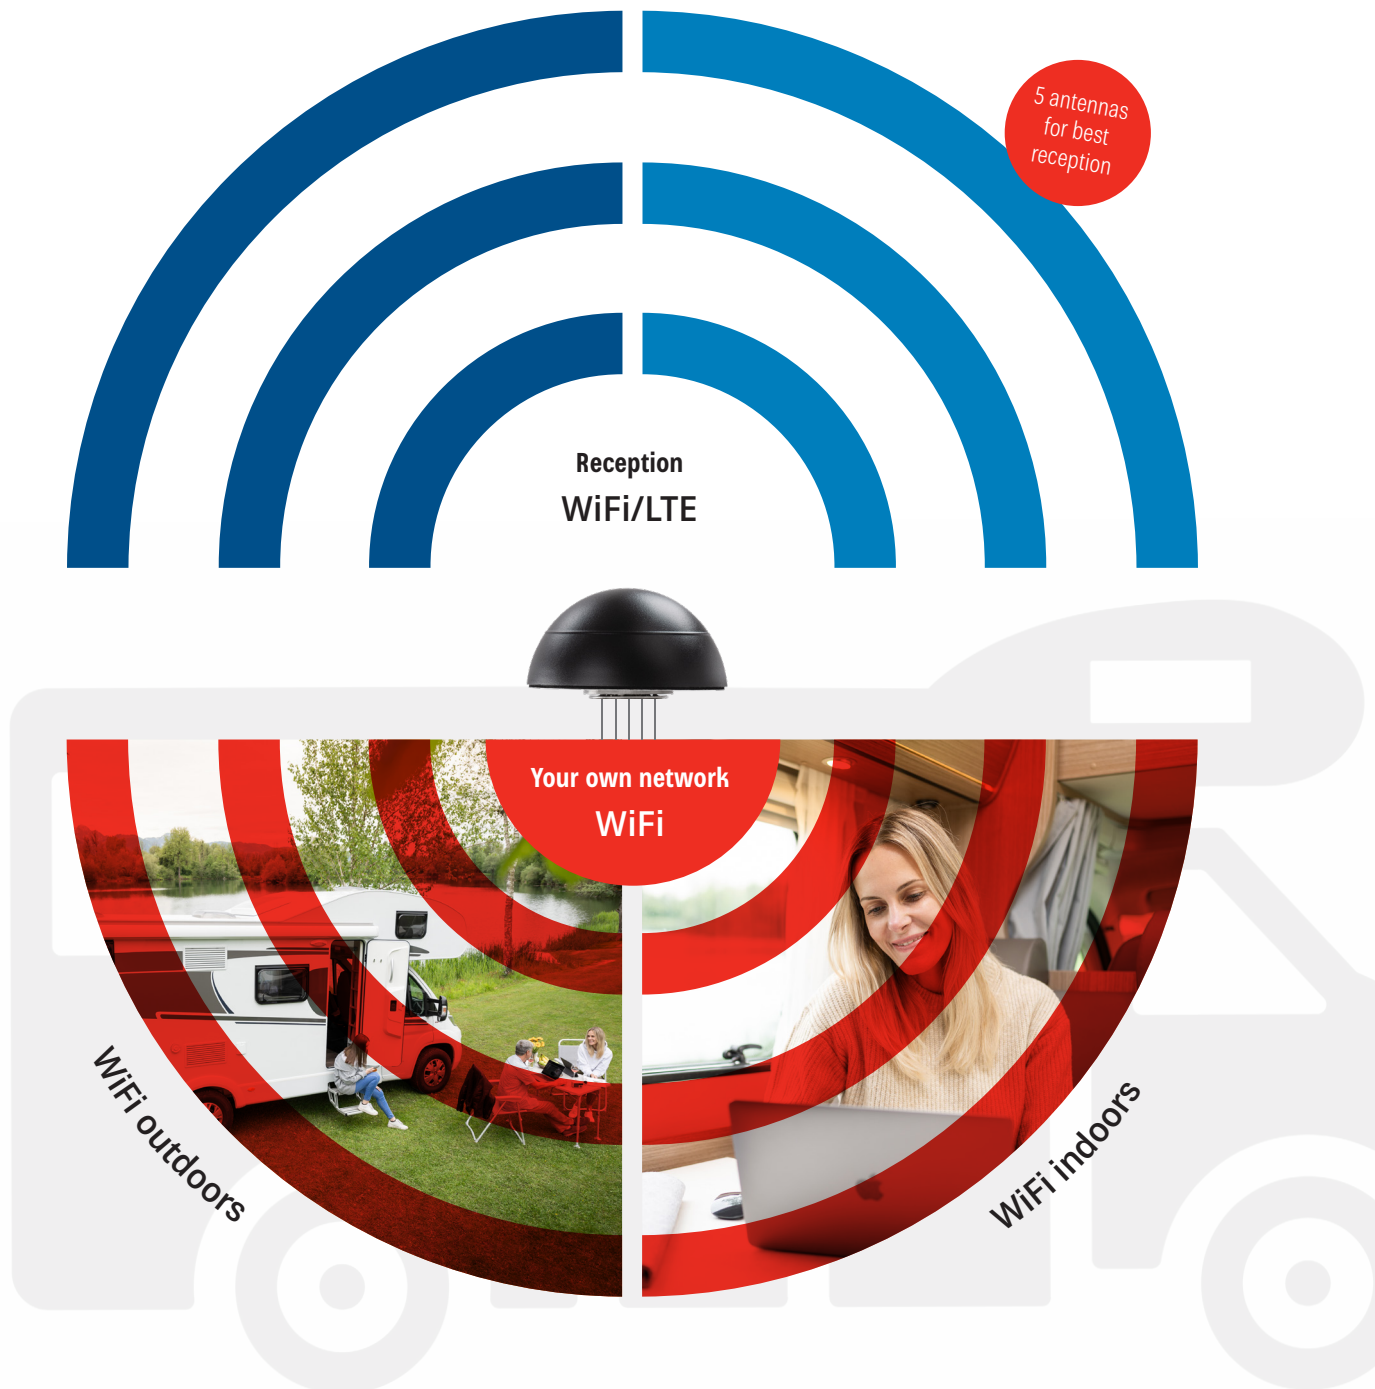

All functions of the router can be used easily and intuitively. And if you do have any questions about the unit, simply contact our service hotline.

*Intuitive & simple operation*

**External roof antenna**  
Permanently installed, weatherproof and multifunctional ...

**Internal antenna/router**  
Maximum convenience thanks to the accessible router ...

> **Your own hotspot in and around the motorhome via WiFi or LTE**

**A convincing and proven technology:** the CAR 150 WiFi DUO WiFi/LTE router for motorhomes was developed with the expertise of our experienced specialists. KATHREIN Digital Systems is the market leader