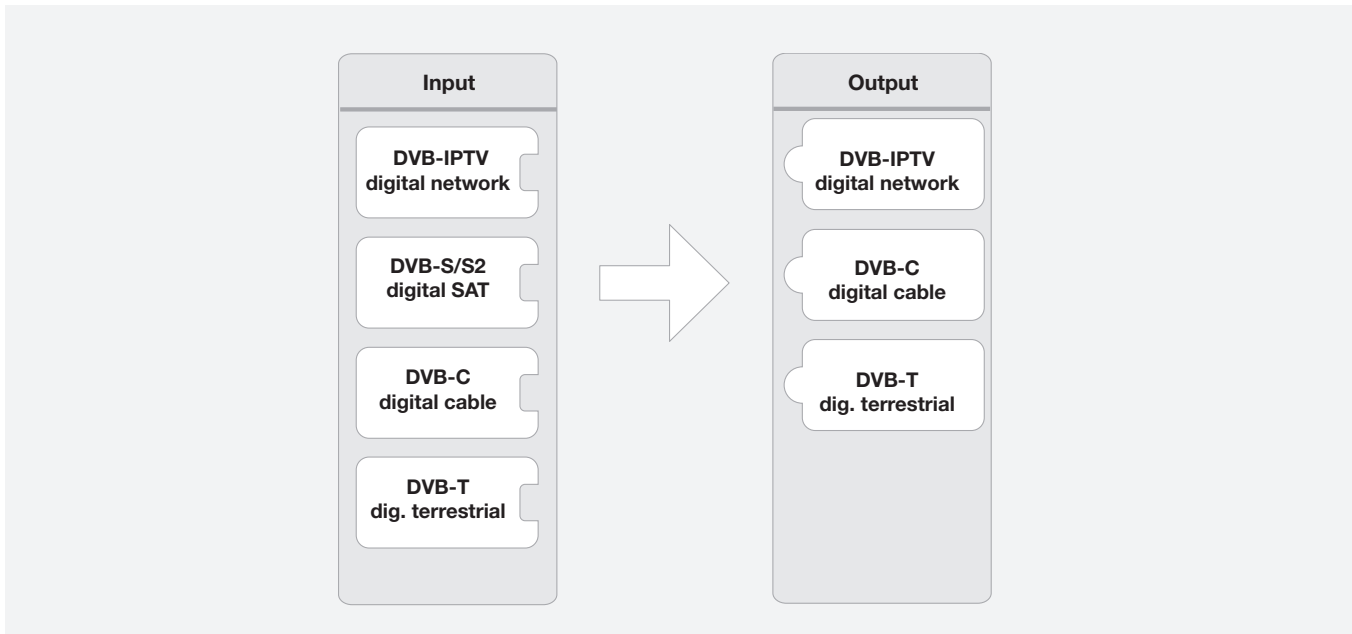

**UFOmini**

> Headend Technology from Kathrein – Modular or Compact Solutions

- UFOcompact plus® (modular)
- UFOmini (compact)
- UFOnano FTA (compact)

**UFOnano**

## > Multi-Functional TV Signal Processing

## > Features and Possibilities

The modern headends process and feed all types of receivable DVB signals into the distribution system. The TV-integrated DVB-T, DVB-C or IPTV tuners play out the video or radio programmes in high definition quality.