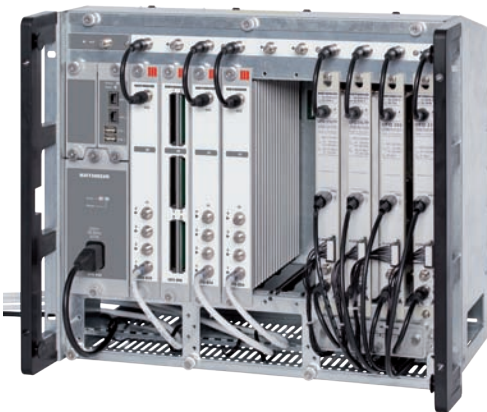

> Solutions from Kathrein – Modern Systems for Digital TV & Radio

**UFO
compact
plus**

YOUR ADVANTAGES

- Innovative: HDTV for large and small distribution systems in DVB-C, DVB-T and DVB-IPTV
- Economical: programme processing with 4, 6 or 8 transponder modules
- Digital: original high-definition processing in HD
- Compatible: also for older TV networks without extra investment
- Future-proof: HDTV with MPEG-4 TV/receivers
- Including: Radio programmes in digital quality
- Flexible extension, remote controlling and monitoring
- Energy saving: lowest current requirement and highest efficiency