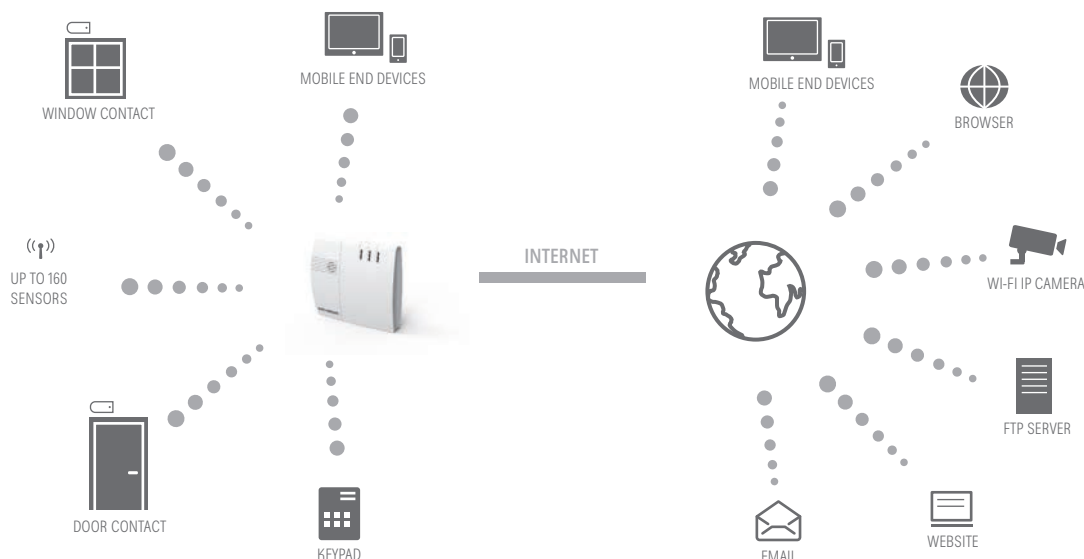

## > Wireless Alarm Control Panel FAZ 100

### Features

- Integration of up to 160 sensors in two different zones (e.g. housing units) possible
- Integration of smoke detectors, radiator thermostats, roller shutter control and many other devices possible
- Integrated mobile communication module (3G/GPRS)
- Data protection via SSL/TLS 1.2 SHA-256 with RSA encryption
- Modern and intuitive user interface
- Access to alarm control panel via browser (PC /MacOS) or free app (iOS/Android)
- Free software updates
- Web server languages (not app): German, French, English, Spanish, Italian
- Remote access via PC (web browser), MacOS (web browser) or FAZcontrol app (iOS/Android)
- Scope of supply: Wireless alarm control panel, mains adapter, network cable, drilling template, Quick Guide

## > Kathrein App FAZcontrol

The principle behind the development of this app was to be “at home on the move”. The app is available for iOS and Android devices and can be downloaded free of charge from the relevant app stores. The FAZcontrol app displays everything at a glance on the start screen: A short log list with the latest events, alarm status display, arming/disarming, direct access to sensor states, automation and cameras. The focus is on functionality and quick access.