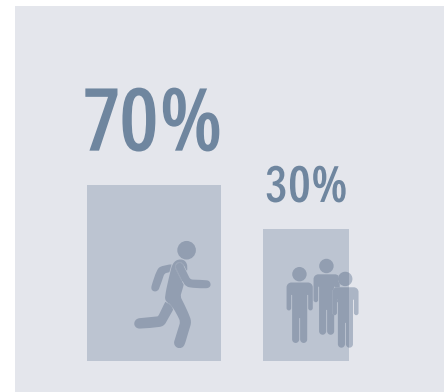

## Potential Home Security Risks

In Germany, a burglary happens every 2 to 3 minutes.

The total damage caused by burglaries per year amounts to 450 million euros.

Occasional burglaries are more frequent than burglaries by organised gangs.