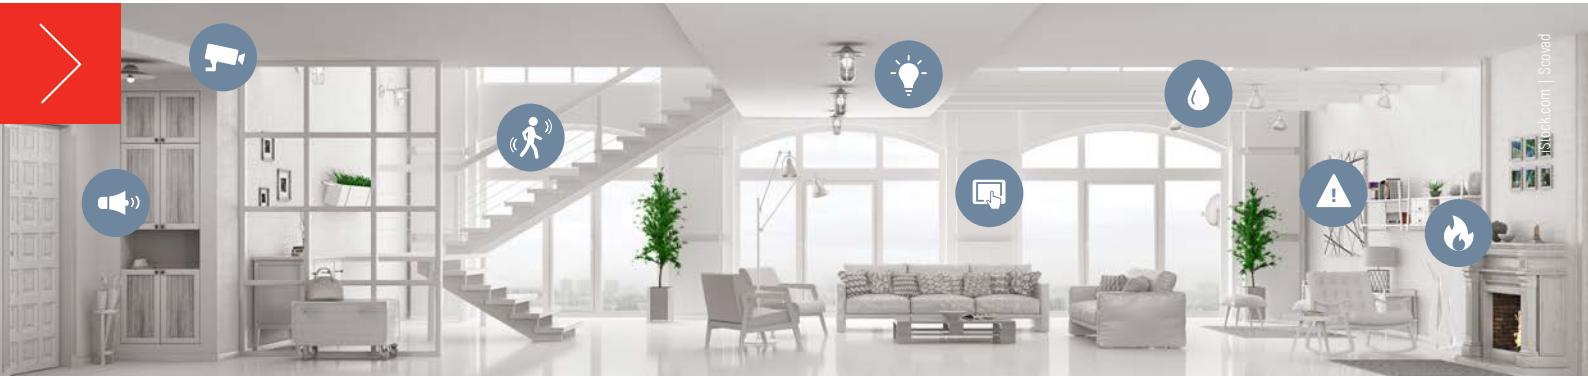

## Enjoy All-round Security for Your Home

Integration of lights, such as Philips Hue, via Zigbee Plus wireless network possible

Indoor and outdoor sirens

Alarm system is armed and disarmed via keypad

Glass break alarms as well as door and window alarms detect and report breaking glass or attempted break-ins